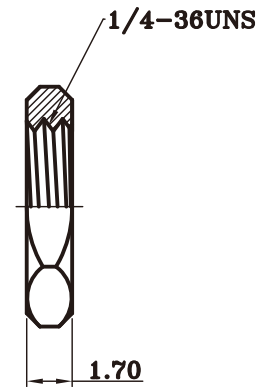

ACCESSORIES(配件)