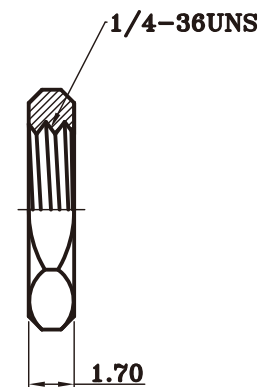

ACCESSORIES(配件)

RoHS Compliant

TOLERANCES ARE

MORETHANALL
PCB CONNECTORS
Cable ASSEMBLIES

DRAWING BY CY

X. ±

CHECKED BY GENIUS

.X ±

UNIT / mm

SCALE 1 : 1

.XX ±

DATE

.XXX ±

ANG ±

SIZE A4

PPOJECTION

照片框

ORDER INFORMATION

SMA-JCPBONW-174-LF
SERIES | | | | | LEADFREE
Rg174
JACK | | | | | WASHER
CRIMP | | | | | NUT
PANEL | | | | | RING
BACK | | | | |

煜倫股份有限公司

www.morethanall.com

DESCRIPTION: SMA ST JACK FOR RG-174