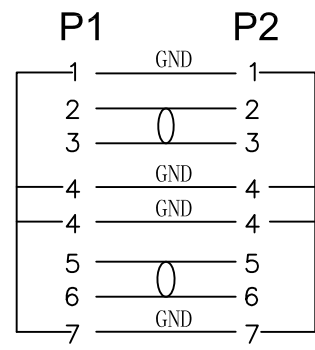

④	PVC膠料 黑色 ROHS	15g
③	SATA 7P+15P 黑色 ROHS	1
②	1007#18 紅色 黑色*2 黃色 ROHS	4
①	UL21149 26AWG*2C*2+AL+3D OD:2.2*7.6mm紅色	1
NO.	DESCRIPTION	Q' TY

P1	COLOR	P3
4. 5. 6	BLACK	4. 5. 6
7. 8. 9	RED	7. 8. 9
10. 11. 12	BLACK	10. 11. 12
13. 14. 15	YELLOW	13. 14. 15

RoHS Compliant

TOLERANCES ARE

DRAWING BY CY
 CHECKED BY GENIUS
 UNIT / mm SCALE 1:1
 DATE

X. ±
 .X ±
 .XX ±
 .XXX ±
 ANG ±

照片框

ORDER INFORMATION

SATAX2-222226-F20C-LF
 SERIES LEADFREE
 200mm
 FEMALE TO FEMALE
 26 AWG
 SATA 7+15 TO SATA 7+15

www.morethanall.com

SIZE A4 PPROJECTION

DESCRIPTION: SATA7+15P TO SATA7+15P L=200mm