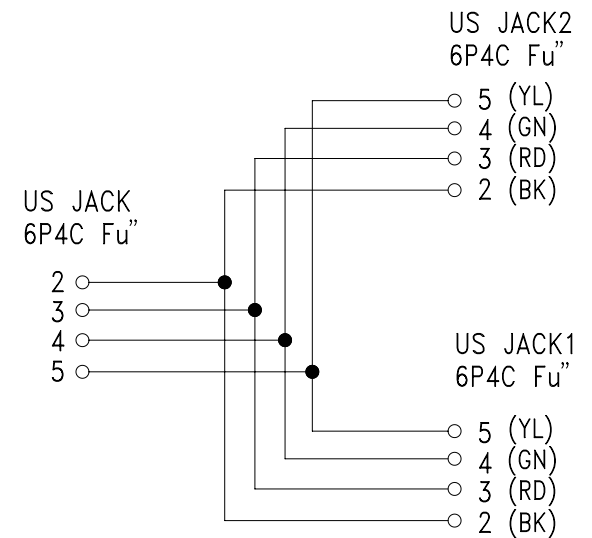

US JACK1  
6P4C Fu”

US JACK2  
6P4C Fu”

ABS  
COLOR: IVORY(#91)

US JACK,  
6P4C Fu”

RoHS Compliant

TOLERANCES ARE

**MORETHANALL**  
PCB CONNECTORS  
Cable ASSEMBLIES

煜倫股份有限公司

www.morethanall.com

DRAWING BY CY

CHECKED BY GENIUS

UNIT / mm SCALE 1 : 1

DATE

SIZE A4

X. ± 1.0  
.X ± 0.50  
.XX ± 0.20  
.XXX ±  
ANG ±

P PROJECTION

照片框

ORDER INFORMATION

RJX2-FT-0404-LF

SERIES T LEADFREE  
4P4C  
T TYPE  
FEMALE TO FEMALE

DESCRIPTION: