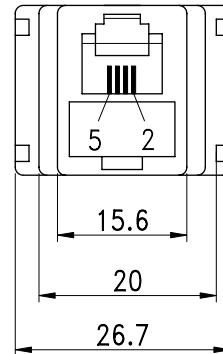

US JACK,
6P4C Fu”