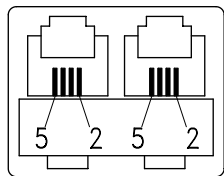

US JACK1
6P4C Fu”

US JACK2
6P4C Fu”