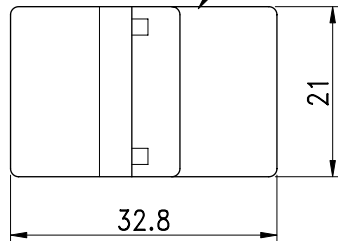

ABS
COLOR: IVORY(#91)