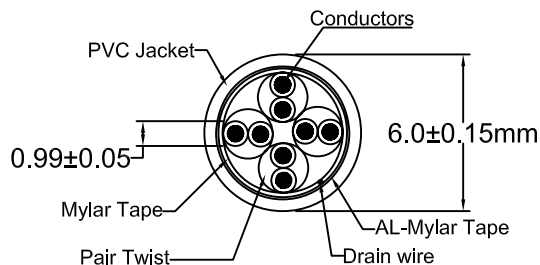

WIRING:568B

P1	COLOR	P2
1	—WH-OR—	1
2	⊗ ORANGE ⊗	2
3	—WH-GR—	3
6	⊗ GREEN ⊗	6
4	—BLUE—	4
5	⊗ WH-BL ⊗	5
7	—WH-BR—	7
8	⊗ BROWN ⊗	8

Drain wire To Drain wire
NOTE:⊗TWISTED PAIR

SPECIFICATION:

CABLE: 1.COMPONENT:

- A.Size of conductors :CAT.5e STP 24AWG (0.2*7) stranded round cable.
- B.Color coded insulation :(P.P) white/orange-orange,white/green-green,white/blue-blue,white/brown-brown.
- C.Diameter of dielectric :0.99±0.05mm.
- E.Plenum Shield :Mylar Tape,Drain Wire,AL-Mylar Tape.
- D.UL style no.of single :(30v, 60°c).
- F.Number of twist pairs :Four pairs.

2.S.R: :PVC 75P Molding

3.JACKET MATERIAL. :PVC

A.Overall diameter :Ave 6.0mm

B.Color. :X

PLUG: 1.TYPE - :Modular U.S. Shielded type 8p8c, golden plate 50u".

2.MATERIAL :PC UL 94v-2

RoHS Compliant

TOLERANCES ARE

800mm

MALE TO MALE

DESCRIPTION: STP CABLE MOLDING L:0.2M