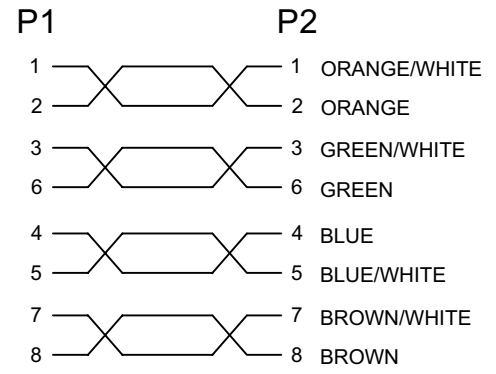

PIN OUT

| | | | |
|------|---|-------|------|
| 3 | BLACK PVC | | KG/K |
| 2 | 8P8C RJ45 G/F". MTA.MP-RF5-0808 | 2 | PCS |
| 1 | CAT.5E UTP UL 2835 24AWG(7/0.16CCS)*4P OD:5.5 MM BLACK COLOR: JACKET. | 1 | PCS |
| ITEM | STANDARD SPECIFICATION | Q' TY | UNIT |

SIZE A4

X. ±
.X ±
.XX ±
.XXX ±
ANG ±

PJECTION

照片框

ORDER INFORMATION

RJX2-080824C5EBK-M1M-LF

DESCRIPTION: UTP CAT.5E RJ45 8P8C M 双头 CABLE GRAY L=1000MM