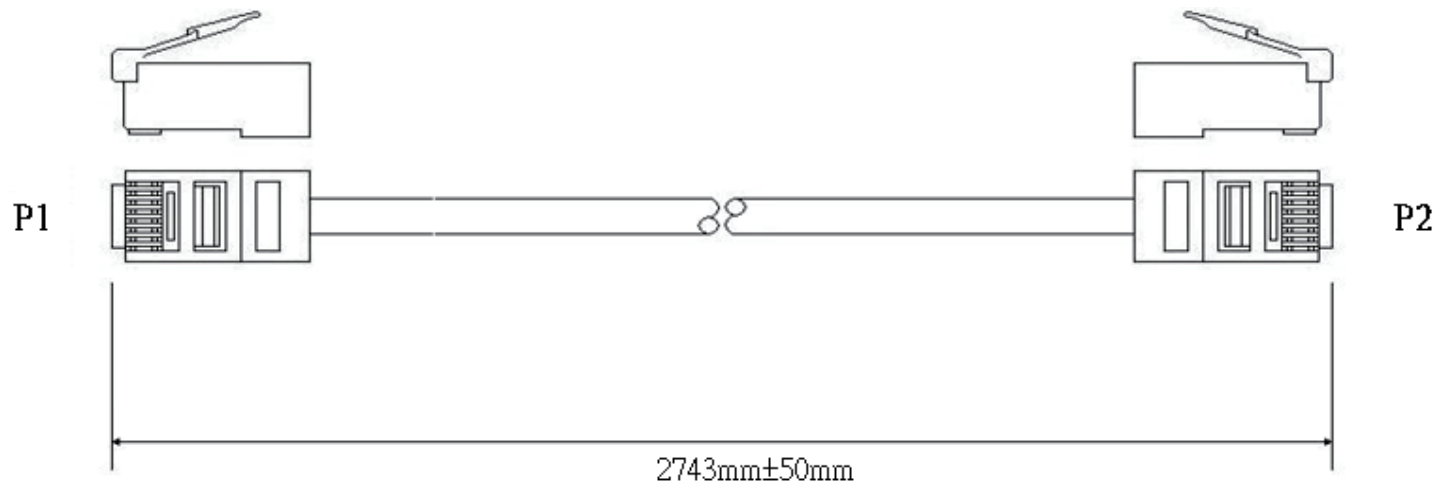

ROHS COMPLIANT

PIN OUT		
P1	P2	COLOR
1	1	WHITE/ORANGE
2	2	ORANGE
3	3	WHITE/GREEN
4	4	BLUE
5	5	WHITE/BLUE
6	6	GREEN
7	7	WHITE/BROWN
8	8	BROWN

1. P1,P2 : MODULAR PLUG 8P8C 50μ" GOLD PLATING TRANSPARENT INSULATED
2. LAN CABLE CAT.5E UTP 24AWG 4PAIR STRANDED WIRE COPPER 75°C 300V  
PVC JACKET COLOR=BLACK OD : Ø5.1mm

RoHS Compliant

TOLERANCES ARE

**MORETHANALL**  
PCB CONNECTORS  
Cable ASSEMBLIES

煜倫股份有限公司

www.morethanall.com

DRAWING BY CY  
CHECKED BY GENIUS  
UNIT/ mm SCALE 1:1  
DATE  
SIZE A4 PPROJECTION

X.±  
.X±  
.XX±  
.XXX±  
ANG±

照片框

ORDER INFORMATION

DESCRIPTION: WIRE HARNESS