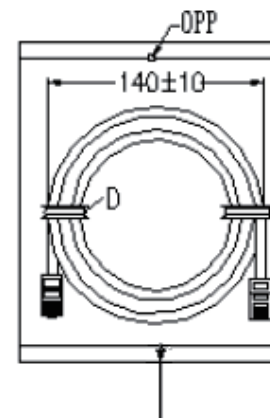

ROHS COMPLIANT

PIN OUT		
P1	P2	COLOR
1	1	WHITE/ORANGE
2	2	ORANGE
3	3	WHITE/GREEN
4	4	BLUE
5	5	WHITE/BLUE
6	6	GREEN
7	7	WHITE/BROWN
8	8	BROWN

1. P1,P2 : MODULAR PLUG 8P8C 50μ" GOLD PLATING TRANSPARENT INSULATED
2. LAN CABLE CAT.5E UTP 24AWG 4PAIR STRANDED WIRE COPPER 75°C 300V  
PVC JACKET COLOR=BLACK OD : Ø5.1mm

RoHS Compliant

TOLERANCES ARE

**MORETHANALL**  
PCB CONNECTORS  
Cable ASSEMBLIES

煜倫股份有限公司

www.morethanall.com

DRAWING BY CY  
CHECKED BY GENIUS  
UNIT/ mm SCALE 1:1  
DATE  
SIZE A4 PPROJECTION

X.±  
.X±  
.XX±  
.XXX±  
ANG±

照片框

ORDER INFORMATION

DESCRIPTION: WIRE HARNESS