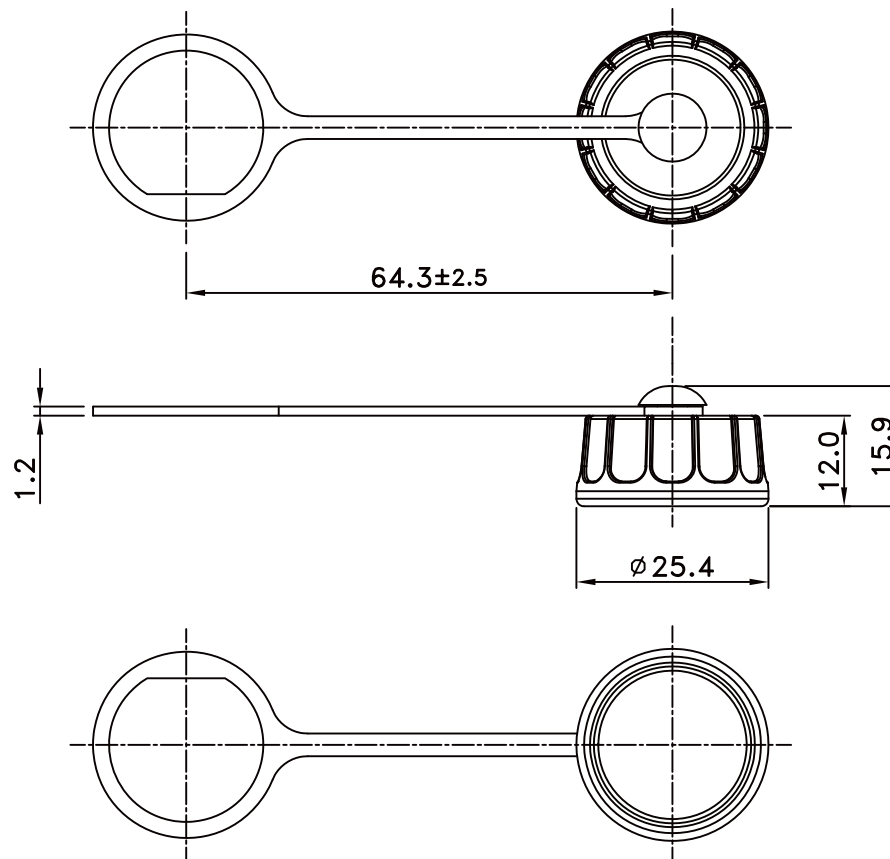

照片框

ORDER INFORMATION

RJWPRJ-080824C5EDC-E1M-LF

SERIES

LEADFREE

1000mm

MALE TO FEMALE

DUST COVER

08 TO 08 WAY

CAT 5E  
24 AWG

www.morethanall.com

SIZE A4

PJECTION

DESCRIPTION: RJ45 8P8C PLUG TO JACK L=1M

\*\*\*CONSTRUCTION:

- 1.RIVET: \* BLACK THERMOPLASTIC.
- 2.CAP: \* BLACK THERMOPLASTIC SCREW TYPE.
- 3.RUBBER CHAIN: \* BLACK TPE.
- 4.RUBBER PAD: \* BLACK SILICONE.

UNIT / mm SCALE 1 : 1

DATE

SIZE A4

X.±  
.X±  
.XX±  
.XXX±  
ANG±

PJECTION

照片框

ORDER INFORMATION

RJWPRJ-080824C5EDC-E1M-LF