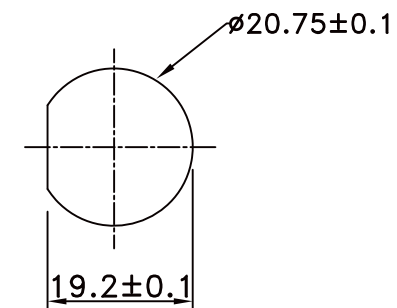

08 TO 08 WAY

CAT 5E  
24 AWG

www.morethanall.com

SIZE A4

PJECTION

DESCRIPTION: RJ45 8P8C PLUG TO JACK L=1M

\*\*\*CONSTRUCTION:

- 1.RIVET: \* BLACK THERMOPLASTIC.
- 2.CAP: \* BLACK THERMOPLASTIC SCREW TYPE.
- 3.RUBBER CHAIN: \* BLACK TPE.
- 4.RUBBER PAD: \* BLACK SILICONE.

UNIT / mm SCALE 1 : 1

DATE

SIZE A4

X.±  
.X±  
.XX±  
.XXX±  
ANG±

PJECTION

照片框

ORDER INFORMATION

RJWPRJ-080824C5EDC-E1M-LF