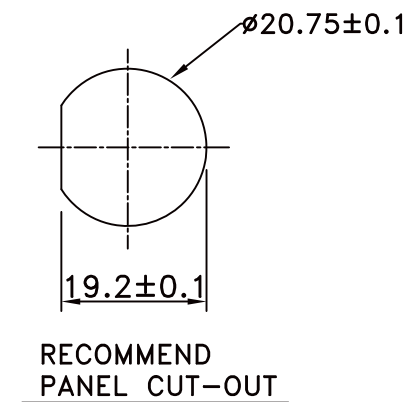

RoHS Compliant

TOLERANCES ARE

MORETHANALL
PCB CONNECTORS
Cable ASSEMBLIES

煜倫股份有限公司

www.morethanall.com

DRAWING BY CY

CHECKED BY GENIUS

UNIT / mm

SCALE 1:1

DATE

SIZE A4

X.±

.X±

.XX±

.XXX±

ANG±

PPOJECTION

照片框

ORDER INFORMATION

RJWPRJ-080824C5EDC-E1M-LF

SERIES

08 TO 08 WAY

24 AWG

CAT 5E

LEADFREE
1000mm
MALE TO FEMALE
DUST COVER

DESCRIPTION: RJ45 8P8C PLUG TO JACK L=1M