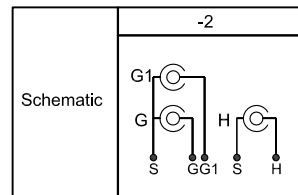

P.C.B LAYOUT
BOTTOM VIEW

Schematic

Housing Color Black

Terminal Plating

Code No.	1	2	3
Specification	Silver	Matte tin	Tin
	Nickel	Nickel silver	Gold

4	TERMINAL	3	BRASS	F:Terminal Plating
3	WASHER	3	PBT	G:Washer Color Code
2	BUSHING	1	BRASS	E:Bushing Plating
1	HOUSING	1	PBT	D:Housing Color
NO	PART NAME	Q' TY	MATERIAL	PLATING & COLOR

MORETHANALL
CONNECTORS
ASSEMBLIES

PART NO. RCAB2-JR50E1KXKK-02

RoHS Compliant

DWG NO. RCAB2-JR50E1KXKK-02

CHECKED BY CY

TOLERANCES ARE

DESCRIPTION:

FILE NO.

DRAWING BY

.X ± 0.2

.XX ±

.XXX ±

ANG

AREA

REVISIONS

HK