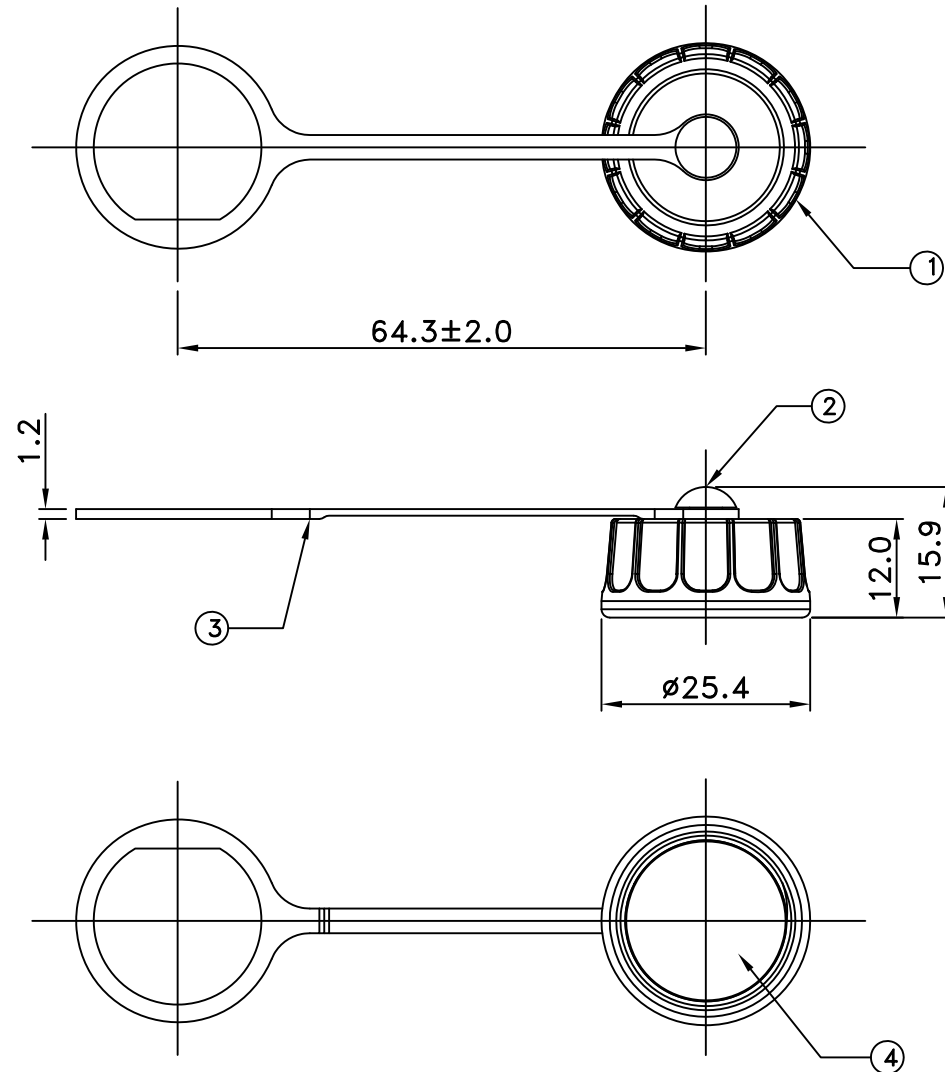

Notes: (Unless Otherwise Specified)

1. Waterproof Rate: IP67.
2. RoHS Compliant.

4	Rubber Pad	Silicone Color: Black	1
3	Plastic Chain	Thermoplastic Color: Black	1
2	Plastic Rivet	Thermoplastic; Color: BLACK	1
1	Screw Cap	Thermoplastic Color: Black	1
Item	Part Name	Material / Finish	Q'ty

RoHS Compliant

TOLERANCES ARE

MORETHANALL
PCB CONNECTORS
Cable ASSEMBLIES

煜倫股份有限公司

www.morethanall.com

DRAWING BY CY

CHECKED BY GENIUS

UNIT / mm

SCALE 1:1

DATE

SIZE A4

PPOJECTION

X, ±
.X ± 0.50
.XX ± 0.20
.XXX ± 0.05
ANG ± 1°

照片框

ORDER INFORMATION

QLKRJ-SCC-0808-LF

SERIES | LEADFREE
8P8C
COVER+CHAIN
SOCKET

DESCRIPTION: