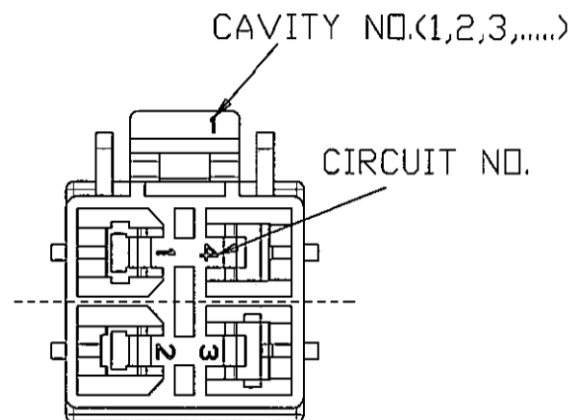

S1/1

NOTES:  
 1.COLOR:WHITE  
 2.HOUSING FIAMMABILITY RATING:UL94V-0

RoHS Compliant

TOLERANCES ARE

**MORETHANALL**  
 PCB CONNECTORS  
 Cable ASSEMBLIES

煜倫股份有限公司

www.morethanall.com

DRAWING BY CY

CHECKED BY GENIUS

UNIT / mm

SCALE 1 : 1

DATE

SIZE A4

P PROJECTION

X. ±  
 .X ±  
 .XX ±  
 .XXX ±  
 ANG ±

照片框

ORDER INFORMATION

Q070-SH-2X02-LF  
 SERIES | LEADFREE  
 | 04 WAY  
 | HOUSING  
 | FEMALE

DESCRIPTION: