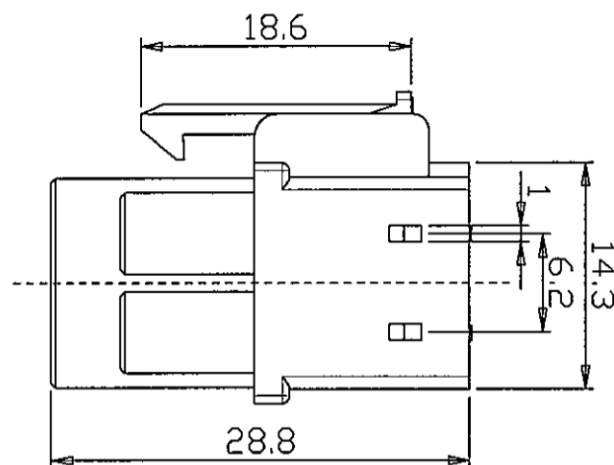

S1/1

NOTES:  
 1.COLOR:WHITE  
 2.HOUSING FIAMMABILITY RATING:UL94V-0

RoHS Compliant

TOLERANCES ARE

**MORETHANALL**  
 PCB CONNECTORS  
 Cable ASSEMBLIES

煜倫股份有限公司

www.morethanall.com

DRAWING BY CY

CHECKED BY GENIUS

UNIT / mm

SCALE 1 : 1

DATE

SIZE A4

P PROJECTION

X. ±  
 .X ±  
 .XX ±  
 .XXX ±  
 ANG ±

照片框

ORDER INFORMATION

Q070-SH-2X02-LF  
 SERIES | LEADFREE  
 | 04 WAY  
 | HOUSING  
 | FEMALE

DESCRIPTION: