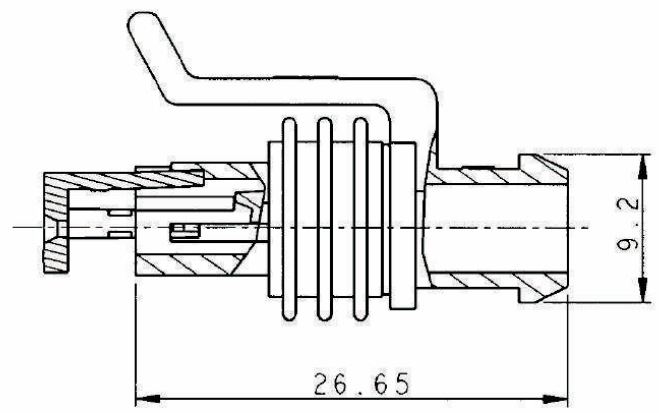

SCALE 1:1

NOTE:
1. COLOR: BLACK
MATERIAL: NYLON

RoHS Compliant

TOLERANCES ARE

煜倫股份有限公司

www.morethanall.com

DRAWING BY CY		X. ±
CHECKED BY GENIUS		.X ±
UNIT / mm	SCALE 1:1	.XX ±
DATE		.XXX ±
SIZE A4	PPOJECTION	ANG ±

照片框

ORDER INFORMATION

Q06060-SHBK-1X02-LF			
SERIES	BLACK HOUSING	02 WAY	LEADFREE
	FEMALE		

DESCRIPTION: 1.5mm 2 POS FEMALE HOUSING