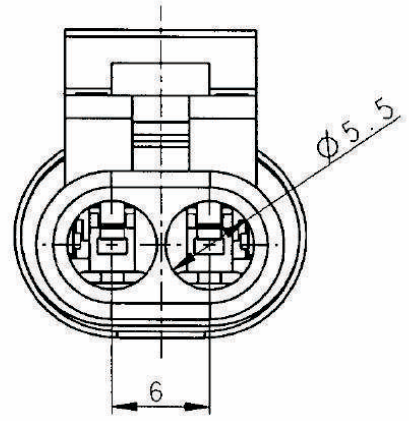

SCALE 1:1

NOTE:
1. COLOR: BLACK
MATERIAL: NYLON

RoHS Compliant

TOLERANCES ARE

煜倫股份有限公司

www.morethanall.com

DRAWING BY CY		X. ±
CHECKED BY GENIUS		.X ±
UNIT / mm	SCALE 1:1	.XX ±
DATE		.XXX ±
SIZE A4	PPOJECTION	ANG ±

照片框

ORDER INFORMATION

Q06060-SHBK-1X02-LF			
SERIES	BLACK HOUSING	02 WAY	LEADFREE
	FEMALE		

DESCRIPTION: 1.5mm 2 POS FEMALE HOUSING