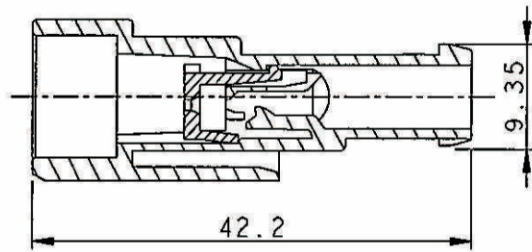

SCALE 1:1

SECTION A1-A1

MATERIAL : NYLON

NOTE:
1. COLOR: BLACK

RoHS Compliant

TOLERANCES ARE

MORETHANALL
PCB CONNECTORS
Cable ASSEMBLIES

DRAWING BY CY		X. ±
CHECKED BY GENIUS		.X ±
UNIT / mm	SCALE 1:1	.XX ±
DATE		.XXX ±
		ANG ±

煜倫股份有限公司

www.morethanall.com

SIZE A4 PPROJECTION

照片框

ORDER INFORMATION

Q06060-PHBK-1X02-LF
 SERIES | | | LEADFREE
 | | | 02 WAY
 | | | BLACK
 | | | HOUSING
 | | | MALE

DESCRIPTION: 1.5mm 2 POS MALE HOUSING