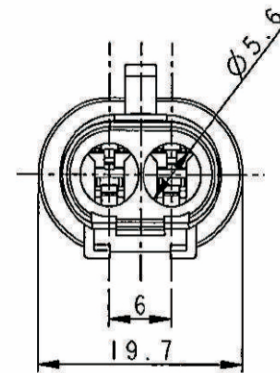

SCALE 1:1

SECTION A1-A1

MATERIAL : NYLON

NOTE:
1. COLOR: BLACK

RoHS Compliant

TOLERANCES ARE

MORETHANALL
PCB CONNECTORS
Cable ASSEMBLIES

DRAWING BY CY		X. ±
CHECKED BY GENIUS		.X ±
UNIT / mm	SCALE 1:1	.XX ±
DATE		.XXX ±
		ANG ±

煜倫股份有限公司

www.morethanall.com

SIZE A4 PPROJECTION

照片框

ORDER INFORMATION

Q06060-PHBK-1X02-LF
 SERIES | | | LEADFREE
 | | | 02 WAY
 | | | BLACK
 | | | HOUSING
 | | | MALE

DESCRIPTION: 1.5mm 2 POS MALE HOUSING