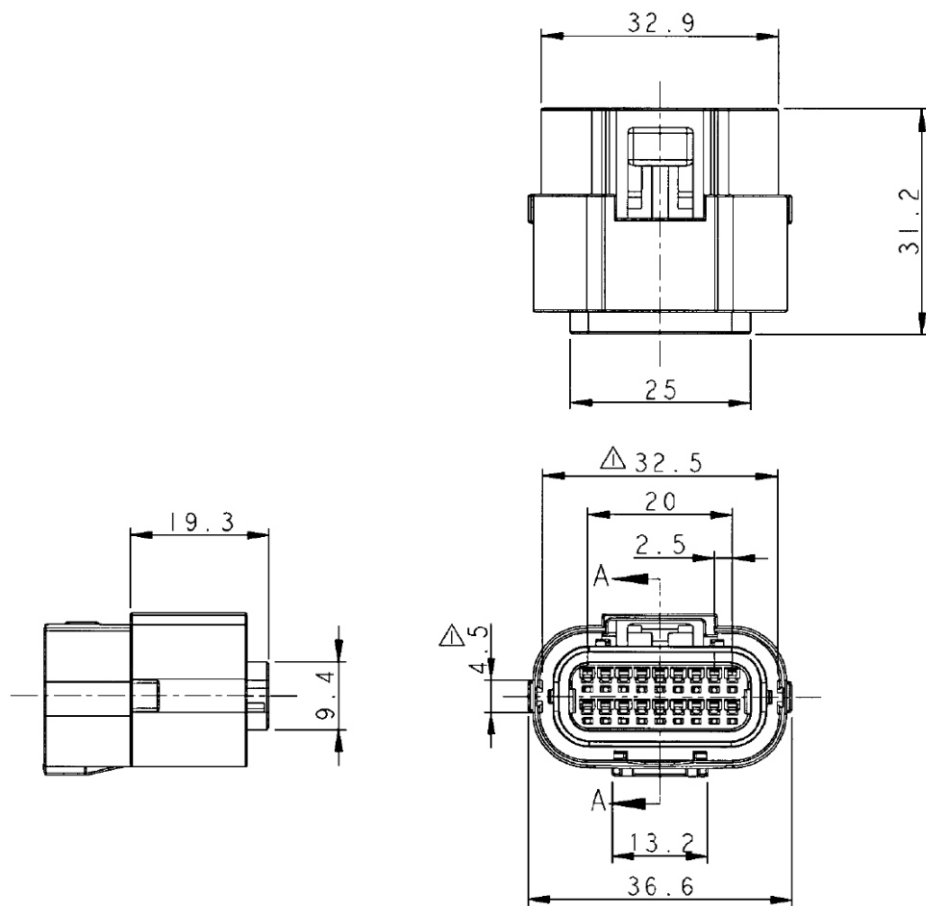

1 2 3 4 5 6 7 8 9 0

J
I
H
G
F
E
D
C
B
A

SCALE 1:1

SECTION A - A

NOTE:
I. COLOR: BLACK
PBT

Q040-SHC-18-LF
LEADFREE

RoHS Compliant

MORETHANALL
CONNECTORS
ASSEMBLIES

PART NO. Q040-SHC-18

DWG NO. Q040-SHC-18

FILE NO.

CHECKED BY CY

DRAWING BY

TOLERANCES ARE

.X ± 0.2
.XX ±
.XXX ±
AWG

DESCRIPTION: 040 18 CONDUCTORS SOCKET HOUSING

煜倫股份有限公司

UNIT / mm

SCALE 1:1

PROJECTION

AREA

REVISIONS

HK

DATE