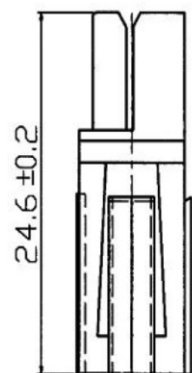

1/1

B部視圖
SCALE 4/1

CAT.NO.	△	COLOR
PWP-HYL-01		YELLOW
PWP-HOR-01		ORANGE
PWP-HRD-01		RED
PWP-HGE-01		GREY
PWP-HBL-01		BLUE
PWP-HGR-01		GREEN
PWP-HBK-01		BLACK
PWP-HBR-01		BROWN
PWP-HPP-01		PURPLE
PWP-HPK-01		PINK
PWP-HWH-01		WHITE

CHART 1

PWP-Hxx-01-LF
LEADFREE

RoHS Compliant

MORETHANALL
CONNECTORS
ASSEMBLIES

煜倫股份有限公司

PART NO. PWP-Hxx-01		CHECKED BY CY	TOLERANCES ARE .X ± 0.2 .XX ± .XXX ± AWG	DESCRIPTION:			
DWG NO. PWP-Hxx-01							
FILE NO.		PROJECTION	AREA	REVISIONS	HK	DATE	
UNIT / mm	SCALE 1:1						