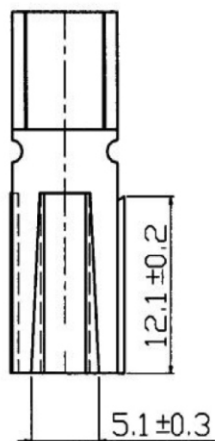

1/1

B部視圖
SCALE 4/1

CAT.NO.	△	COLOR
PWP-HYL-01		YELLOW
PWP-HOR-01		ORANGE
PWP-HRD-01		RED
PWP-HGE-01		GREY
PWP-HBL-01		BLUE
PWP-HGR-01		GREEN
PWP-HBK-01		BLACK
PWP-HBR-01		BROWN
PWP-HPP-01		PURPLE
PWP-HPK-01		PINK
PWP-HWH-01		WHITE

CHART 1

PWP-Hxx-01-LF
LEADFREE

RoHS Compliant

MORETHANALL
CONNECTORS
ASSEMBLIES

煜倫股份有限公司

PART NO. PWP-Hxx-01		CHECKED BY CY	TOLERANCES ARE .X ± 0.2 .XX ± .XXX ± AWG	DESCRIPTION:			
DWG NO. PWP-Hxx-01							
FILE NO.		PROJECTION	AREA	REVISIONS	HK	DATE	
UNIT / mm	SCALE 1:1						