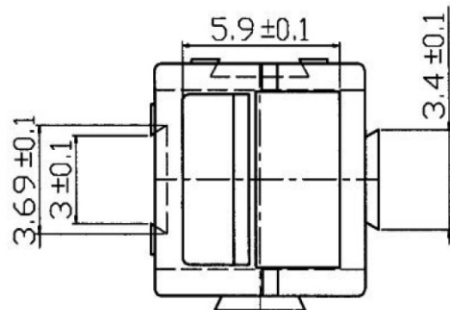

1/1

B部視圖
SCALE 4/1

CAT.NO.	△	COLOR
PWP-HYL-01		YELLOW
PWP-HOR-01		ORANGE
PWP-HRD-01		RED
PWP-HGE-01		GREY
PWP-HBL-01		BLUE
PWP-HGR-01		GREEN
PWP-HBK-01		BLACK
PWP-HBR-01		BROWN
PWP-HPP-01		PURPLE
PWP-HPK-01		PINK
PWP-HWH-01		WHITE

CHART 1

PWP-Hxx-01-LF
LEADFREE

RoHS Compliant

MORETHANALL
CONNECTORS
ASSEMBLIES

煜倫股份有限公司

PART NO. PWP-Hxx-01		CHECKED BY CY	TOLERANCES ARE .X ± 0.2 .XX ± .XXX ± AWG	DESCRIPTION:			
DWG NO. PWP-Hxx-01							
FILE NO.		PROJECTION	AREA	REVISIONS	HK	DATE	
UNIT / mm	SCALE 1:1						