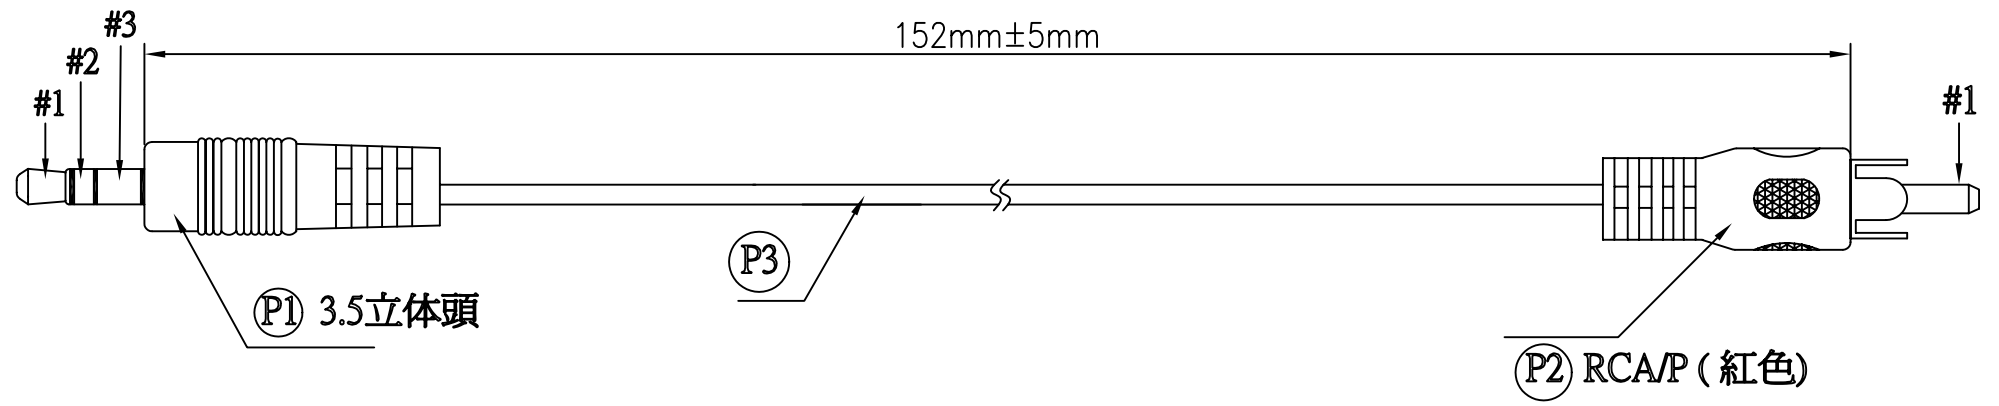

1 2 3 4 5 6 7 8 9 0

J  
I  
H  
G  
F  
E  
D  
C  
B  
A

(P1) 3.5立体頭

(P3)

(P2) RCA/P (紅色)

152mm±5mm

3.5 plug	RCA/P(紅)
1 ——— 1	
3 ——— 地線	
工作面接線	

3	P3" 單芯纏繞雙併線
2	P2" RCA/P
1	P1" 3.5 STERED PLUG
ITEM	DESCRIPTION

**MORETHANALL**  
CONNECTORS  
ASSEMBLIES

煜倫有限公司

PART NO. PPRP-M6N-0202

DWG NO. PPRP-M6N-0202

FILE NO.

UNIT / mm

APPROVED BY CY

DRAWING BY

SCALE 1:1

PROJECTION

TOLERANCES ARE  
X.  
XX.  
XXX.  
AWG

DESCRIP TION:  
AREA

3.5mm STEREO PLUG/RCA  
PLUG L=152mm BLACK

REVISIONS	HK	DATE
-----------	----	------