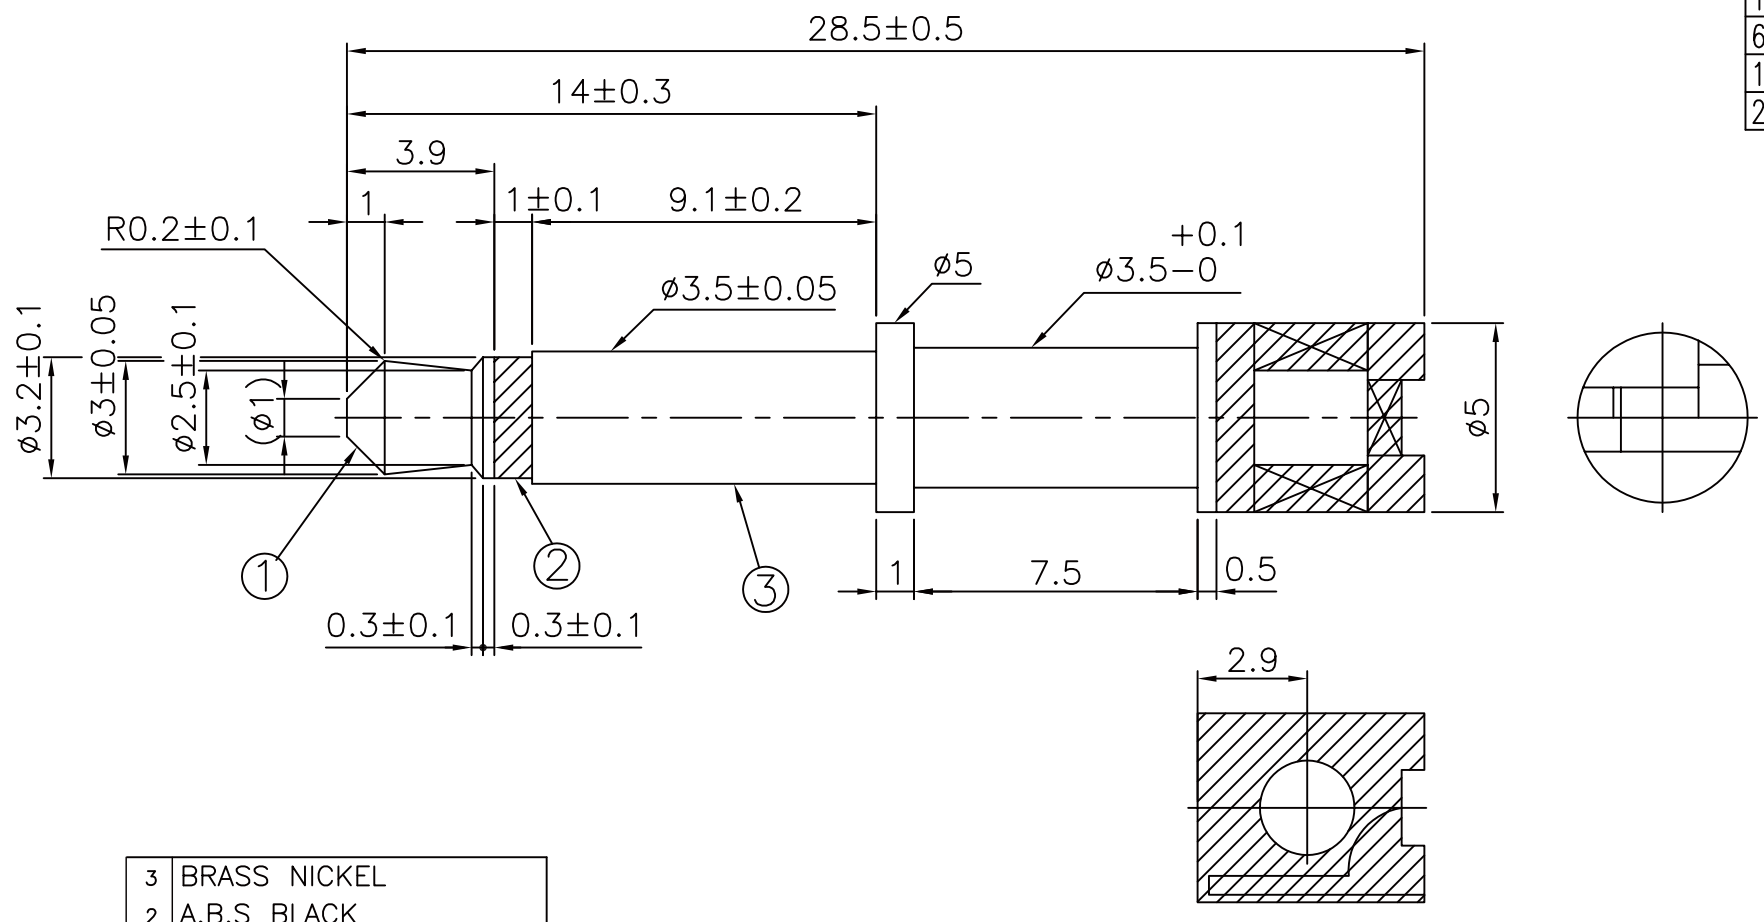

一般公差	
尺寸區分	公差
0>1.0	±0.1
1.0>6.0	±0.2
6.0>12.0	±0.3
12.0>25.0	±0.4
25.0>	±0.5

3	BRASS NICKEL
2	A.B.S BLACK
1	BRASS NICKEL
NO	CONTENT

RoHS Compliant

TOLERANCES ARE

DRAWING BY CY
 CHECKED BY GENIUS
 UNIT / mm SCALE 1 : 1
 DATE

X. ±
 .X ±
 .XX ±
 .XXX ±
 ANG ±

煜倫股份有限公司

www.morethanall.com

SIZE A4 PROJECTION

照片框

ORDER INFORMATION

PP-S285-02-LF
 SERIES LEADFREE
 02WAY
 LONG 28.5mm
 SOLDER

DESCRIPTION: 3.5MP-05-28.5L