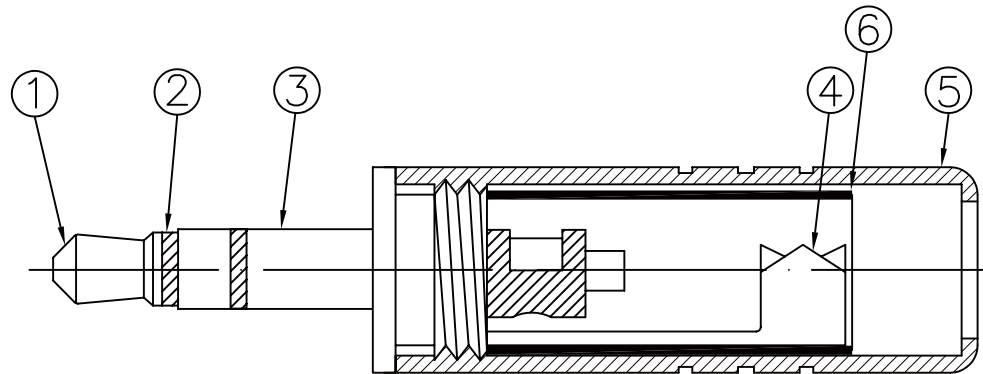

一般公差	
尺寸區分	公差
0>1.0	±0.1
1.0>6.0	±0.2
6.0>12.0	±0.3
12.0>25.0	±0.4
25.0>	±0.5

6	PE
5	BRASS GOLD
4	BRASS NICKEL
3	BRASS GOLD
2	ABS BLACK
1	BRASS GOLD
NO	CONTENT

RoHS Compliant

TOLERANCES ARE

MORETHANALL
PCB CONNECTORS
Cable ASSEMBLIES

DRAWING BY CY

X.±

CHECKED BY GENIUS

.X±

UNIT / mm

SCALE 1 : 1

.XX±

DATE

.XXX±

ANG±

SIZE A4

PJECTION