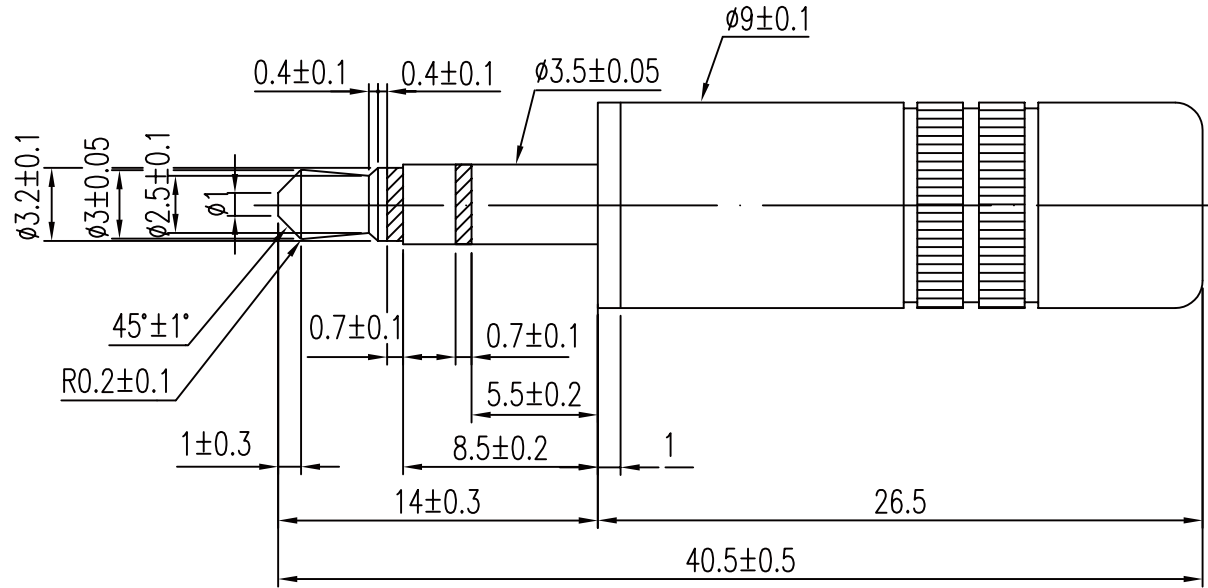

一般公差	
尺寸區分	公差
0>1.0	±0.1
1.0>6.0	±0.2
6.0>12.0	±0.3
12.0>25.0	±0.4
25.0>	±0.5

6	PE
5	BRASS GOLD
4	BRASS NICKEL
3	BRASS GOLD
2	ABS BLACK
1	BRASS GOLD
NO	CONTENT

RoHS Compliant

TOLERANCES ARE

**MORETHANALL**  
PCB CONNECTORS  
Cable ASSEMBLIES

DRAWING BY CY

X.±

CHECKED BY GENIUS

.X±

UNIT / mm

SCALE 1 : 1

.XX±

DATE

.XXX±

ANG±

SIZE A4

PJECTION

ORDER INFORMATION

PP-AG-03MS-LF  
SERIES | LEADFREE  
| SHORT  
| METAL  
| 03WAY  
| GOLD  
ASSEMBLY

煜倫股份有限公司

www.morethanall.com

DESCRIPTION: ø3.5mm STEREO PLUG Assembly type