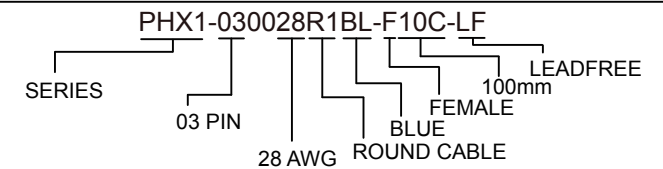

1. P1 :1.25mm PITCH CRIMP TERMINAL AND HOUSING PH-HBL-03 COLOR=BLUE
2. ROUND CABLE UL(2464) 28AWG 3C OD : Ø 3.0mm COLOR=GRAY

RoHS Compliant

TOLERANCES ARE

MORETHANALL
PCB CONNECTORS
Cable ASSEMBLIES

煜倫股份有限公司

www.morethanall.com

DRAWING BY CY

CHECKED BY GENIUS

UNIT/ mm SCALE 1:1

DATE

SIZE A4

X. ±
.X ±
.XX ±
.XXX ±
ANG ±

P PROJECTION

照片框

ORDER INFORMATION