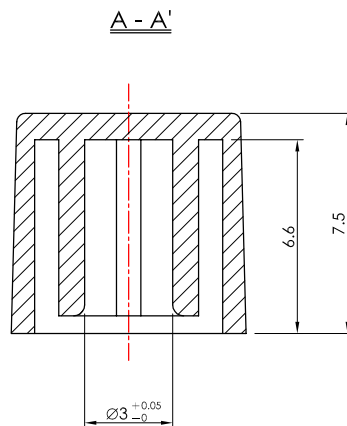

1 2 3 4 5 6 7 8 9 0

J
I
H
G
F
E
D
C
B
A

PBC08-Rxx-01-LF
LEADFREE

CAP COLOR	
BK	Black
RD	Red
GR	Green
BL	Blue

RoHS Compliant

MORETHANALL
CONNECTORS
ASSEMBLIES

PART NO. PBC08-Rxx-01

DWG NO. PBC08-Rxx-01

FILE NO.

CHECKED BY CY

DRAWING BY

TOLERANCES ARE

X, ±
.X ± 0.3
.XX ± 0.2
.XXX ±
ANG

DESCRIPTION:

焯倫股份有限公司

UNIT / mm