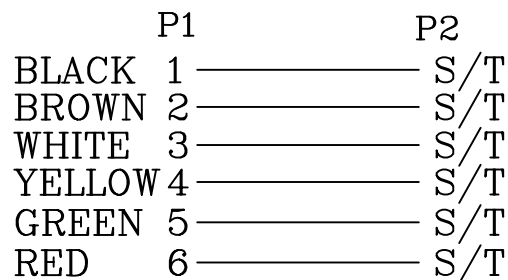

WIRING DIAGRAM

4	PVC	1	PCS	PVC 5*200mm
3	TERMINAL	6	PCS	MX3.0-TP-FEMALE
2	HOUSING	1	PCS	MX3.0-2*3PH-MALE
1	CABLE	1	SET	UL1007 24AWG 235*4*5mm #BLACK UL1007 24AWG 235*4*5mm #BROWN UL1007 24AWG 235*4*5mm #RED UL1007 24AWG 235*4*5mm #WHITE UL1007 24AWG 235*4*5mm #YELLOW UL1007 24AWG 235*4*5mm #GREEN
NO.	PART NO.	Q'TY	UNITS	DESCRIPTION

DATE

SIZE A4

X. ±
.X ±
.XX ±
.XXX ±
ANG ±

PPOJECTION

照片框

ORDER INFORMATION

MIFX1-B030024TB1-FN23C5-LF

SERIES

06 WAY

TUBE
24 AWG

LEADFREE
235mm
INNER LENGTH
FEMALE

DESCRIPTION: MIF 3.0 6P TO TIN L:235mm