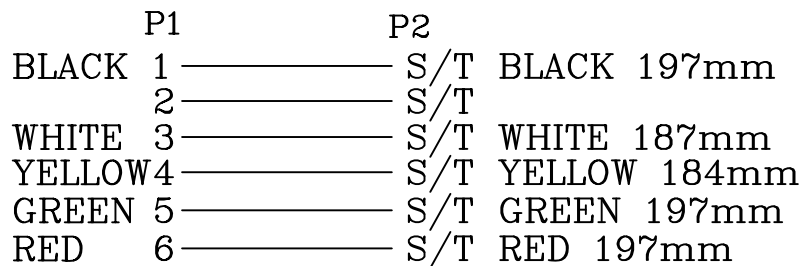

WIRING DIAGRAM

4	PVC	1	PCS	PVC 5*150mm WHITE(-40°C+105°C)
3	TERMINAL	6	PCS	MX3.0-TP-FEMALE
2	HOUSING	1	PCS	MX3.0-2*3PH-MALE(-40°C+105°C)
1	CABLE	1	SET	UL3239 24AWG 197*4*5mm #RED UL3239 24AWG 197*4*5mm #BLACK UL3239 24AWG 197*4*5mm #GREEN UL3239 24AWG 187*4*5mm #WHITE UL3239 24AWG 184*4*5mm #YELLOW(-50°C)
NO.	PART NO.	Q'TY	UNITS	DESCRIPTION

DATE

SIZE A4

X.±

.X±

.XX±

.XXX±

ANG±

PPOJECTION