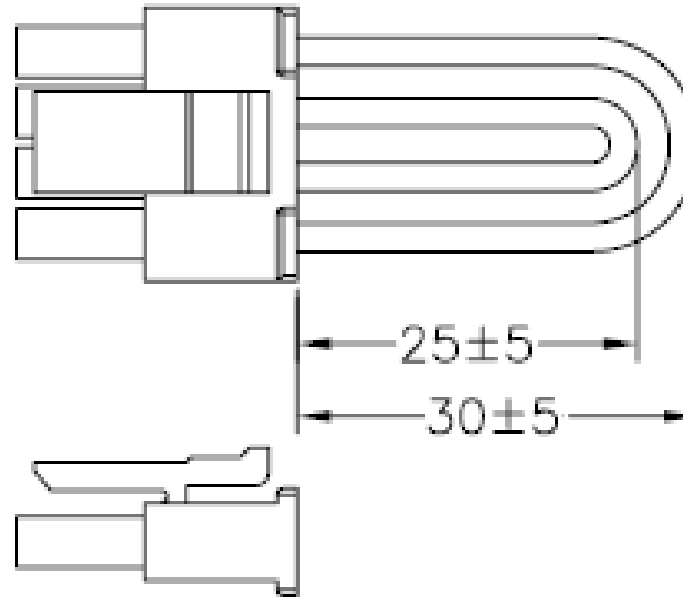

P1

1 BLACK
2 BLACK
3 BLACK
4 BLACK

1. P1 : 3.0mm PITCH CRIMP FEMALE TERMINAL AND MALE HOUSING MF-SH-1X04 COLOR=BLACK
2. WIRE IS UL(1007) 26AWG 80°C 300V PVC JACKET COLOR=BLACK

RoHS Compliant

TOLERANCES ARE

MORETHANALL
PCB CONNECTORS
Cable ASSEMBLIES

DRAWING BY CY

CHECKED BY GENIUS

UNIT / mm SCALE 1 : 1

DATE

SIZE A4

X. ±
.X ±
.XX ±
.XXX ±
ANG ±

PPOJECTION

照片框

ORDER INFORMATION

MIFX1-040026BK-FJ3C-LF

SERIES

04 WAY

26 AWG

BLACK

FEMALE

3CM

JUMPER WIRE

LEADFREE

FEMALE

3CM

JUMPER WIRE

LEADFREE

煜倫股份有限公司