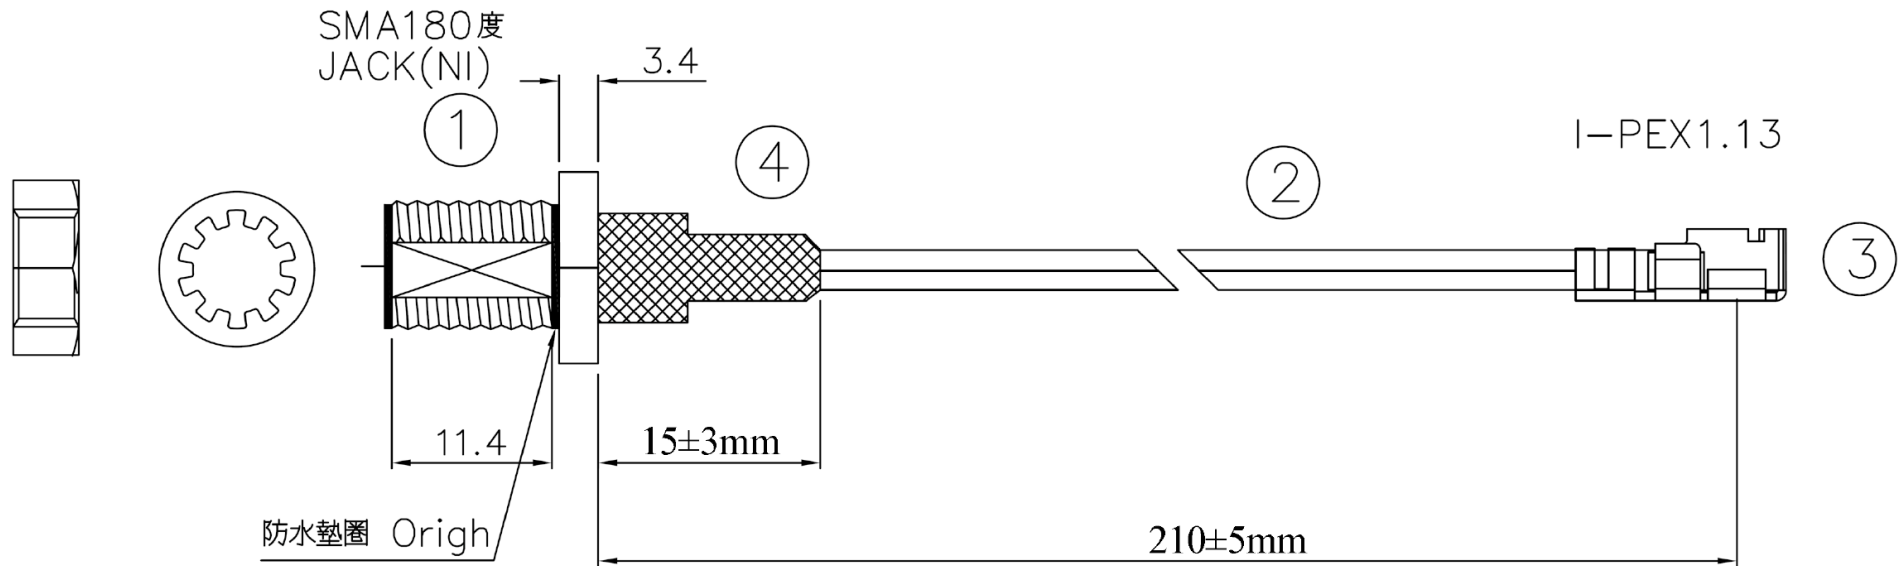

1 13 BLACK CABLE

| ITEM | DESCRIPTION | COLOR | Q'ty |
|------|-------------------------|-------|------|
| 1 | SMA JACK 180度 | | 1 |
| 2 | 1.13CABLE | BLACK | 1 |
| 3 | 1.13 IPEX 20278-112R-13 | | 1 |
| 4 | 熱縮套管 | BLACK | 1 |

SCALE 1 : 1

DATE

SIZE A4

X, ±

.X ±

.XX ±

.XXX ±

ANG ±

PPOJECTION

照片框

ORDER INFORMATION

MHFWSMA-1R1S113-E21C-LF

SERIES

LEADFREE
210mm
MALE TO FEMALE
1.13 DIA CABLE
RT/ST

DESCRIPTION: 10CM SMA180J NI FOR EX 1.13 CABLE