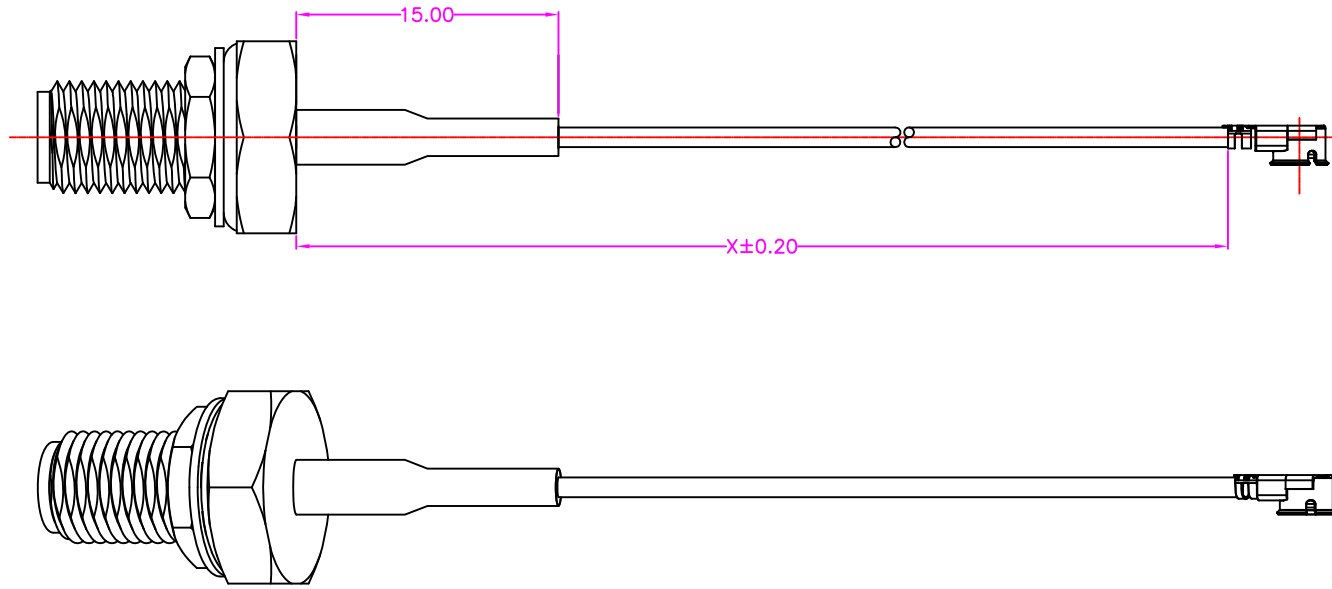

P1: SMA VERTICAL FEMALE

P2: I-PEX MALE

FEMALE PIN

INFORMATION

- P1: SMA VERTICAL FEMALE, GOLD PLATING ON CONTACT AREA
WHITE IN INSULATOR COLOR
- P2: I-PEX MALE, GOLD PLATING ON CONTACT AREA
WHITE IN INSULATOR COLOR
- CABLE ϕ 1.13mm GRAY
- HEAT SINK TUBE ϕ 2.50mm

RoHS Compliant

TOLERANCES ARE

煜倫股份有限公司

www.morethanall.com

DRAWING BY CY		X, \pm .X \pm 0.30 .XX \pm 0.20 .XXX \pm 0.10 ANG \pm 5°
CHECKED BY GENIUS		
UNIT / mm	SCALE 1 : 1	
DATE		
SIZE A4	P PROJECTION	

照片框

ORDER INFORMATION

MHFSMA-1R1S113-ExxC-LF

SERIES	LEADFREE
	10C:100mm
	25C:250mm
	MALE TO FEMALE
RT/ST	1.13mm DIA CABLE

DESCRIPTION: SMA VERTICAL FEMALE TO I-PEX MALE CABLE