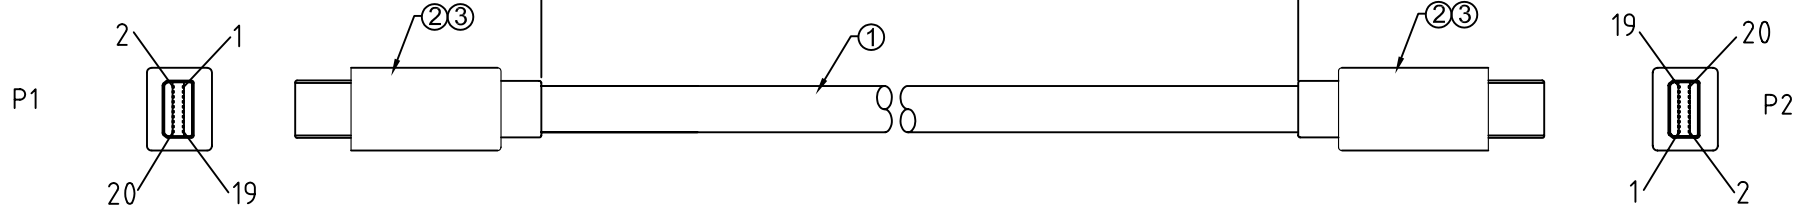

MINI DISPLAYPORT MALE

MINI DISPLAYPORT MALE

MDSPX2-2020BK-M60C	L=600mm	BLACK
MDSPX2-2020WH-M60C	L=600mm	WHITE
P/N	Length	Cable Color

RoHS Compliant

ITEM	NAME	DESCRIPTION	QTY
3	PLASTIC	P1&P2 CONNECTOR OVERMOLD BLACK PVC	A/R
2	CONN.	MINI DISPLAYPORT CONNECTOR,MALE ASSEMBLY TYPE	2
1	CABLE	UL20276 32AWG*5C (EAM+D)+32AWG*5C A+B Display L=650mm	1

DATE

SIZE A4

X. ±

.X ±

.XX ±

.XXX ±

ANG ±

P PROJECTION

照片框

ORDER INFORMATION

MDSPX2-202032cc-M60C-LF

SERIES

20 TO 20 WAY

LEADFREE

600mm

MALE TO MALE

BK:BLACK

WH:WHITE

32 AWG

DESCRIPTION: MINI DISPLAYPORT M TO MINI DISPLAYPORT M CABLE