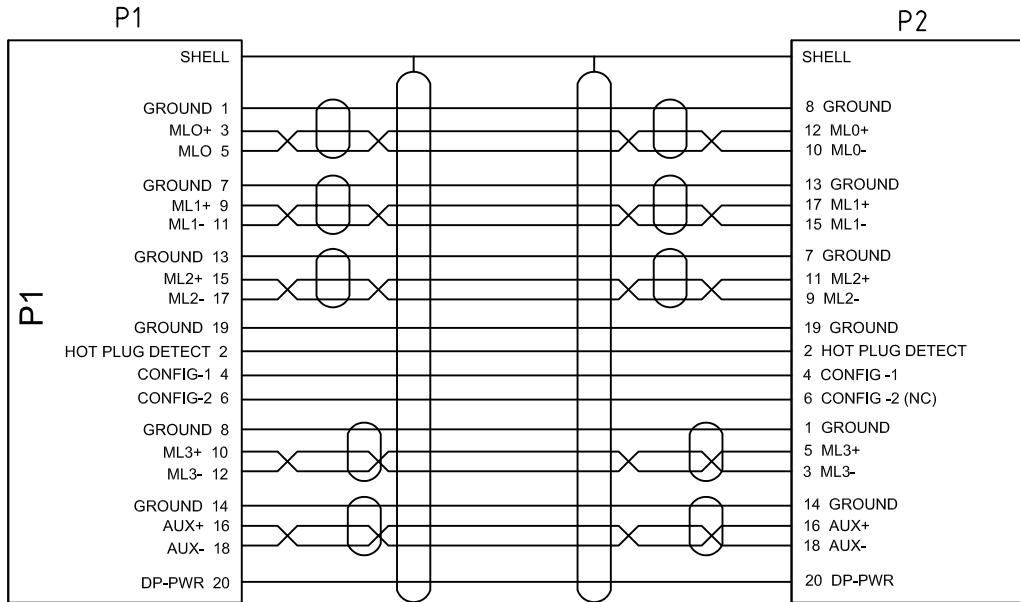

MINI DISPLAYPORT MALE

MINI DISPLAYPORT MALE

MDSPX2-2020BK-M60C	L=600mm	BLACK
MDSPX2-2020WH-M60C	L=600mm	WHITE
P/N	Length	Cable Color

RoHS Compliant

ITEM	NAME	DESCRIPTION	QTY
3	PLASTIC	P1&P2 CONNECTOR OVERMOLD BLACK PVC	A/R
2	CONN.	MINI DISPLAYPORT CONNECTOR,MALE ASSEMBLY TYPE	2
1	CABLE	UL20276 32AWG*5C (EAM+D)+32AWG*5C A+B Display L=650mm	1

DATE

SIZE A4

X. ±

.X ±

.XX ±

.XXX ±

ANG ±

P PROJECTION

照片框

ORDER INFORMATION

MDSPX2-202032cc-M60C-LF

SERIES

20 TO 20 WAY

LEADFREE

600mm

MALE TO MALE

BK:BLACK

WH:WHITE

32 AWG

DESCRIPTION: MINI DISPLAYPORT M TO MINI DISPLAYPORT M CABLE