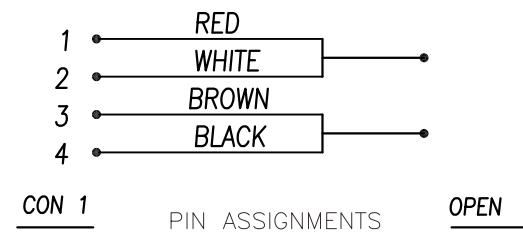

ITEM	DESCRIPTION	Q'TY
4		
3	H.S TUBE ; COLOR : BLACK.	3
2	UL2464 20AWG*4C PVC JACKET BLACK	1
1	POWER DIN 4pin (M) ASS'y	1

**RoHS Compliant**

TOLERANCES ARE

**MORETHANALL**  
PCB CONNECTORS  
Cable ASSEMBLIES

DRAWING BY CY

X. ± 5.00

CHECKED BY GENIUS

.X ± 0.20

UNIT / mm      SCALE 1 : 1

.XX ± 0.10

DATE

.XXX ± 0.05

ANG ± 1°

SIZE A4

P PROJECTION

照片框

**ORDER INFORMATION**

MDPX1-040020-M24N-LF

DESCRIPTION: POWER DIM 4PIN (M) CABLE L=620mm

煜倫股份有限公司