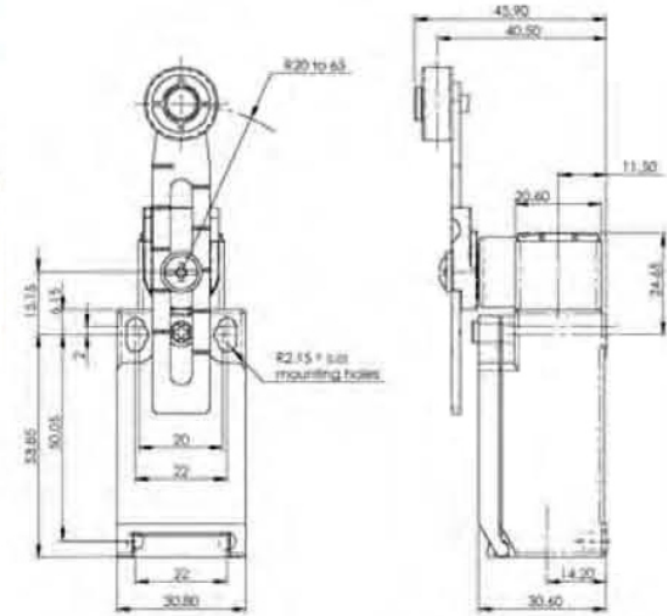

Adjustable Roller
Arm type (Standard arm)

Snap Action 1NC\1NO

LMS-RAA-4X-LF
LEADFREE
RoHS Compliant

MORETHANALL
CONNECTORS
ASSEMBLIES

煜倫股份有限公司

PART NO. LMS-RAA-4X		CHECKED BY CY		TOLERANCES ARE X ± .X ± .XX ± .XXX ± ANG	DESCRIPTION:			
DWG NO. LMS-RAA-4X		DRAWING BY						
FILE NO.		PROJECTION		AREA	REVISIONS	DATE		