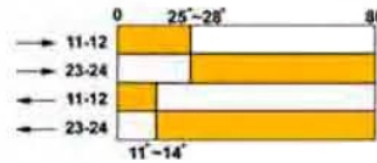

Adjustable Roller
Arm type (Standard arm)

Snap Action 1NC\1NO

LMS-RAA-4X-LF
LEADFREE
RoHS Compliant

MORETHANALL
CONNECTORS
ASSEMBLIES

煜倫股份有限公司

PART NO. LMS-RAA-4X		CHECKED BY CY		TOLERANCES ARE X ± .X ± .XX ± .XXX ± ANG	DESCRIPTION:			
DWG NO. LMS-RAA-4X		DRAWING BY						
FILE NO.		PROJECTION		AREA	REVISIONS	DATE		