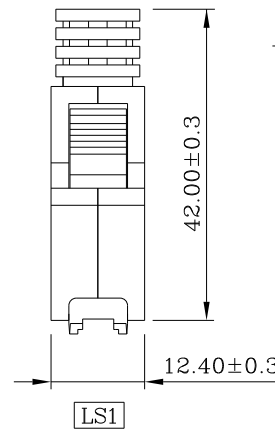

RoHS Compliant

TOLERANCES ARE

MORETHANALL
PCB CONNECTORS
Cable ASSEMBLIES

煜倫股份有限公司

www.morethanall.com

DRAWING BY CY

CHECKED BY GENIUS

UNIT / mm SCALE 1 : 1

DATE

SIZE A4

X, ±
.X ±
.XX ±
.XXX ±
ANG ±

PJECTION

照片框

ORDER INFORMATION

HPD-PFQ-020-LF
SERIES | LEADFREE
| 20WAY
| Q TYPE COVER
| IDC
| MALE

DESCRIPTION: 1.27mm(.050") Series 20Pos Plastic Hood With Spring Latches