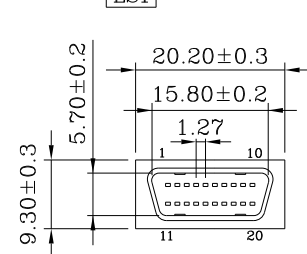

• MATERIALS:(RoHS Compliant)

Hood: Plastic Thermoplastic ABS UL 94V-0
 Latch Cover: Plastic Thermoplastic ABS UL 94V-0
 Latch: Stainless Steel
 Inner Shell: Steel Nickel Plated Over Copper

LS: Fish Hooks

LS1: Fish Hooks

SS: Flag Hooks

RoHS Compliant

TOLERANCES ARE

MORETHANALL
 PCB CONNECTORS
 Cable ASSEMBLIES

煜倫股份有限公司

www.morethanall.com

DRAWING BY CY

CHECKED BY GENIUS

UNIT / mm SCALE 1 : 1

DATE

SIZE A4

X, ±
 .X ±
 .XX ±
 .XXX ±
 ANG ±

PJECTION

照片框

ORDER INFORMATION