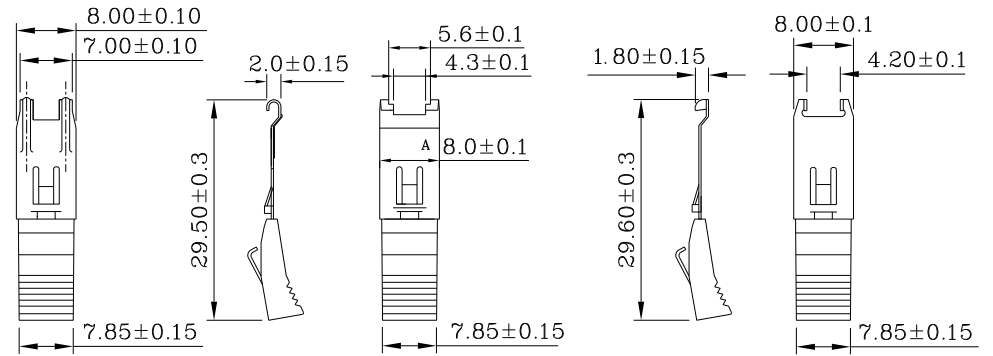

• MATERIALS:(RoHS Compliant)

Hood: Plastic Thermoplastic ABS UL 94V-0
 Latch Cover: Plastic Thermoplastic ABS UL 94V-0
 Latch: Stainless Steel
 Inner Shell: Steel Nickel Plated Over Copper

LS: Fish Hooks

LS1: Fish Hooks

SS: Flag Hooks

RoHS Compliant

TOLERANCES ARE

MORETHANALL
 PCB CONNECTORS
 Cable ASSEMBLIES

煜倫股份有限公司

www.morethanall.com

DRAWING BY CY

CHECKED BY GENIUS

UNIT / mm SCALE 1 : 1

DATE

SIZE A4

X, ±
 .X ±
 .XX ±
 .XXX ±
 ANG ±

PJECTION

照片框

ORDER INFORMATION

HPD-PFQ-020-LF
 SERIES | LEADFREE
 | 20WAY
 | Q TYPE COVER
 | IDC
 | MALE

DESCRIPTION: 1.27mm(.050") Series 20Pos Plastic Hood With Spring Latches