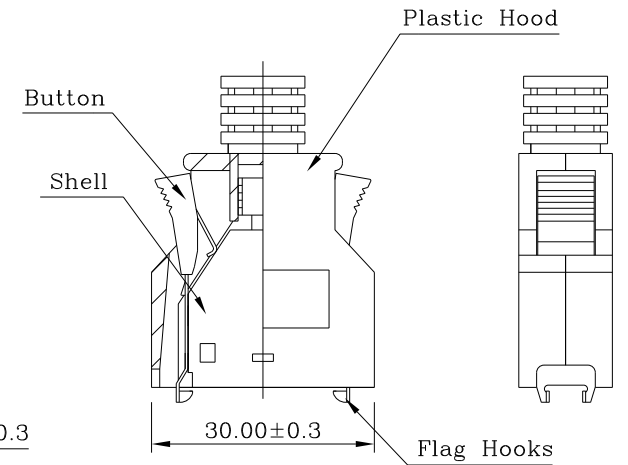

• MATERIALS:(RoHS Compliant)

Hood: Plastic Thermoplastic ABS UL 94V-0
 Latch Cover: Plastic Thermoplastic ABS UL 94V-0
 Latch: Stainless Steel
 Inner Shell: Steel Nickel Plated Over Copper

LS: Fish Hooks

LS1: Fish Hooks

SS: Flag Hooks

RoHS Compliant

TOLERANCES ARE

MORETHANALL
 PCB CONNECTORS
 Cable ASSEMBLIES

煜倫股份有限公司

www.morethanall.com

DRAWING BY CY

CHECKED BY GENIUS

UNIT / mm SCALE 1 : 1

DATE

SIZE A4

X, ±
 .X ±
 .XX ±
 .XXX ±
 ANG ±

PJECTION

照片框

ORDER INFORMATION

HPD-PFQ-020-LF
 SERIES | LEADFREE
 | 20WAY
 | Q TYPE COVER
 | IDC
 | MALE

DESCRIPTION: 1.27mm(.050") Series 20Pos Plastic Hood With Spring Latches