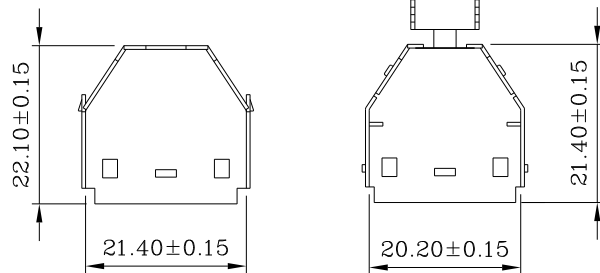

RoHS Compliant

TOLERANCES ARE

MORETHANALL
PCB CONNECTORS
Cable ASSEMBLIES

煜倫股份有限公司

www.morethanall.com

DRAWING BY CY

CHECKED BY GENIUS

UNIT / mm SCALE 1 : 1

DATE

SIZE A4

X, ±
.X ±
.XX ±
.XXX ±
ANG ±

PJECTION

照片框

ORDER INFORMATION

HPD-PFQ-020-LF
SERIES | LEADFREE
| 20WAY
| Q TYPE COVER
| IDC
| MALE

DESCRIPTION: 1.27mm(.050") Series 20Pos Plastic Hood With Spring Latches