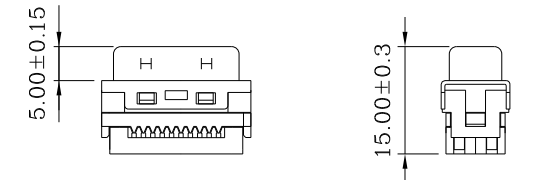

• MATERIALS:(RoHS Compliant)

Hood: Plastic Thermoplastic ABS UL 94V-0
 Latch Cover: Plastic Thermoplastic ABS UL 94V-0
 Latch: Stainless Steel
 Inner Shell: Steel Nickel Plated Over Copper

LS: Fish Hooks

LS1: Fish Hooks

SS: Flag Hooks

RoHS Compliant

TOLERANCES ARE

MORETHANALL
 PCB CONNECTORS
 Cable ASSEMBLIES

煜倫股份有限公司

www.morethanall.com

DRAWING BY CY

CHECKED BY GENIUS

UNIT / mm SCALE 1 : 1

DATE

SIZE A4

X, ±
 .X ±
 .XX ±
 .XXX ±
 ANG ±

PJECTION

照片框

ORDER INFORMATION

HPD-PFQ-020-LF
 SERIES | LEADFREE
 | 20WAY
 | Q TYPE COVER
 | IDC
 | MALE

DESCRIPTION: 1.27mm(.050") Series 20Pos Plastic Hood With Spring Latches