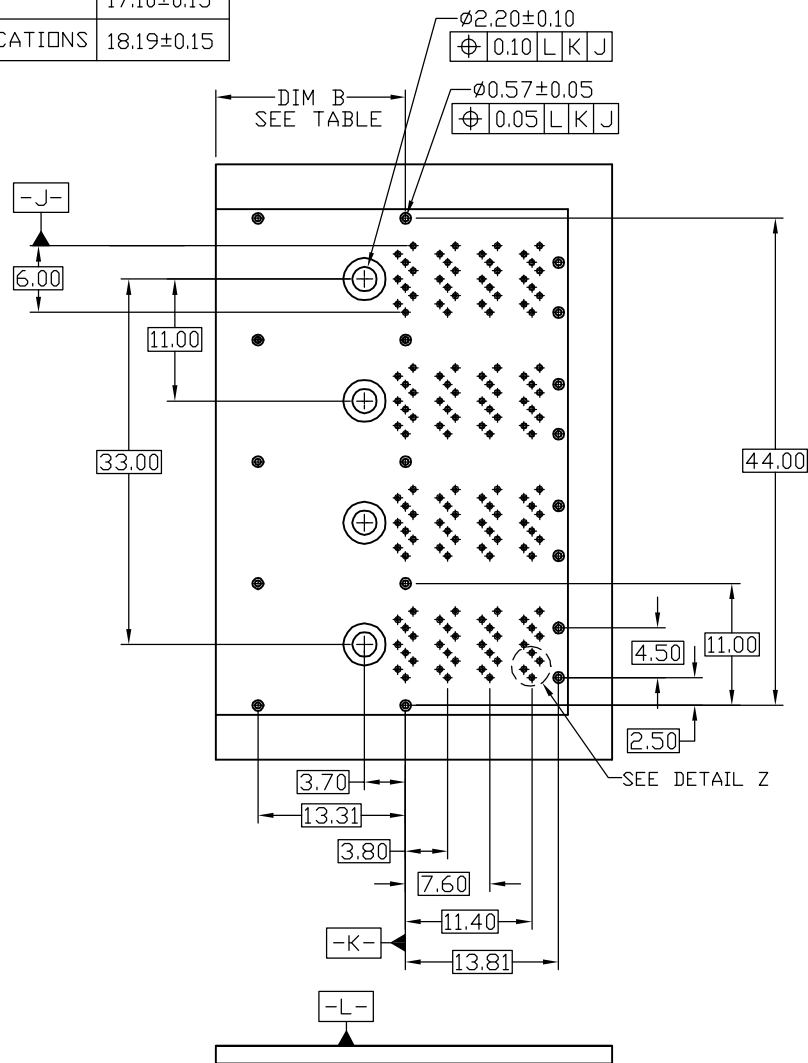

CONTACT AREA: GOLD FINISHED OVER NICKEL

TAIL AREA: TIN FINISHED OVER NICKEL

3.ELECTRICAL CHARACTERISTICS:

CONTACT CURRENT RATING: 0.5A MAX PER CONTACT.

VOLTAGE RATING: 30V DC MAX PER CONTACT.

DIELECTRIC WITHSTANDING VOLTAGE: 300V DC FOR 1 MINUTE.

SCALE 1 : 1

DATE

SIZE A4

X, ±  
.X ± 0.25  
.XX ± 0.15  
.XXX ±  
ANG ± 2°

PJECTION

照片框

ORDER INFORMATION

HDSASA4-SCQ-36-LF

SIZE A4

X, ±  
.X ± 0.25  
.XX ± 0.15  
.XXX ±  
ANG ± 2°

PJECTION

照片框

ORDER INFORMATION

HDSASA4-SCQ-36-LF

SERIES

LEADFREE  
36 WAY  
90° PRESS FIT  
CAGE  
FEMALE

DESCRIPTION: MINI SAS HD R/A 1X4 WITH CAGE ASSY

APPLICATION	DIM B
PCI ADD-IN CARD	17.10±0.15
ALL OTHER APPLICATIONS	18.19±0.15

DETAIL Z  
SCALE 4:1

DATUM K --DEFINED BY FIRST & LAST HOLE  
IN ROW  $\phi 0.37$   
DATUM J --CENTERLINE OF OUTER HOLES  
DATUM L --PCB SURFACE