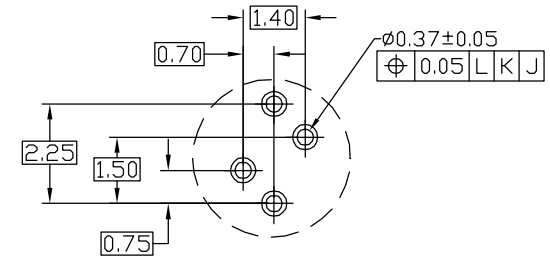

SIZE A4

X, ±  
.X ± 0.25  
.XX ± 0.15  
.XXX ±  
ANG ± 2°

PJECTION

照片框

ORDER INFORMATION

HDSASA4-SCQ-36-LF

SERIES

LEADFREE  
36 WAY  
90° PRESS FIT  
CAGE  
FEMALE

DESCRIPTION: MINI SAS HD R/A 1X4 WITH CAGE ASSY

APPLICATION	DIM B
PCI ADD-IN CARD	17.10±0.15
ALL OTHER APPLICATIONS	18.19±0.15

DETAIL Z  
SCALE 4:1

DATUM K --DEFINED BY FIRST & LAST HOLE  
IN ROW  $\phi 0.37$   
DATUM J --CENTERLINE OF OUTER HOLES  
DATUM L --PCB SURFACE