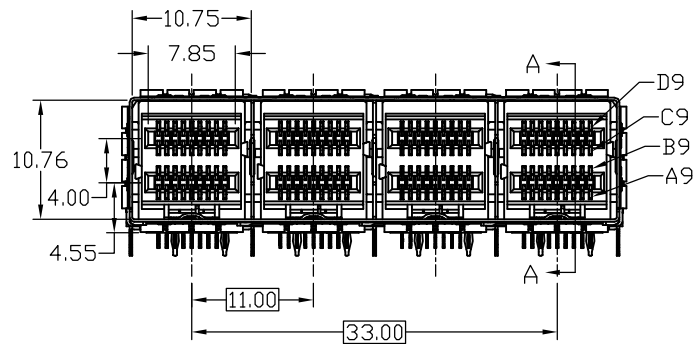

CONTACT AREA: GOLD FINISHED OVER NICKEL

TAIL AREA: TIN FINISHED OVER NICKEL

3.ELECTRICAL CHARACTERISTICS:

CONTACT CURRENT RATING: 0.5A MAX PER CONTACT.

VOLTAGE RATING: 30V DC MAX PER CONTACT.

DIELECTRIC WITHSTANDING VOLTAGE: 300V DC FOR 1 MINUTE.

4.DURABILITY: 250 CYCLES.

5.CONNECTORS ARE ROHS COMPLIANT PER ROHS DIRECTIVE 2011/65/EU.

RoHS Compliant

TOLERANCES ARE

**MORETHANALL**  
PCB CONNECTORS  
Cable ASSEMBLIES

DRAWING BY CY

CHECKED BY GENIUS

UNIT / mm

SCALE 1 : 1

DATE

SIZE A4

X, ±  
.X ± 0.25  
.XX ± 0.15  
.XXX ±  
ANG ± 2°

PJECTION

照片框

ORDER INFORMATION

HDSASA4-SCQ-36-LF