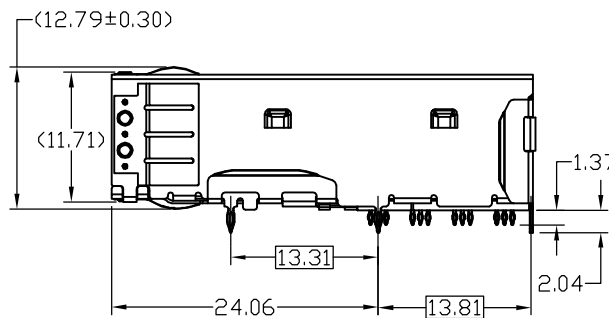

RoHS Compliant

TOLERANCES ARE

MORETHANALL
PCB CONNECTORS
Cable ASSEMBLIES

DRAWING BY CY

CHECKED BY GENIUS

UNIT / mm

SCALE 1 : 1

DATE

SIZE A4

X, ±
.X ± 0.25
.XX ± 0.15
.XXX ±
ANG ± 2°

PJECTION

照片框

ORDER INFORMATION

HDSASA4-SCQ-36-LF

SERIES

LEADFREE
36 WAY
90° PRESS FIT
CAGE
FEMALE

煜倫股份有限公司

www.morethanall.com

DESCRIPTION: MINI SAS HD R/A 1X4 WITH CAGE ASSY