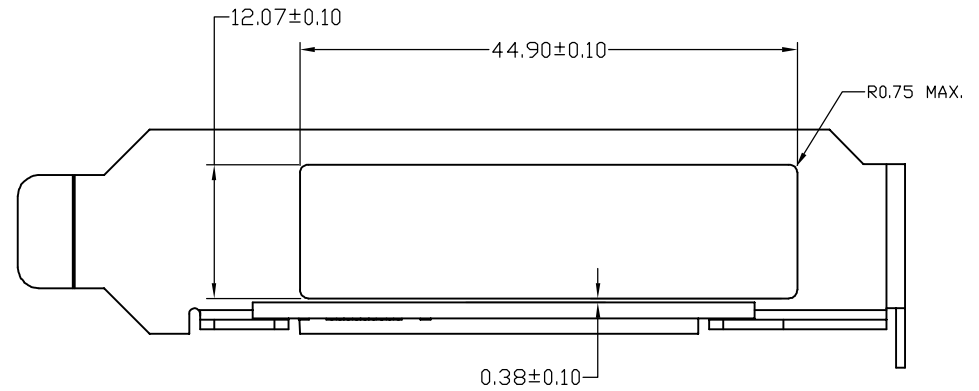

SERIES

LEADFREE  
36 WAY  
90° PRESS FIT  
CAGE  
FEMALE

煜倫股份有限公司

www.morethanall.com

DESCRIPTION: MINI SAS HD R/A 1X4 WITH CAGE ASSY

ASSEMBLED VIEW

RoHS Compliant

TOLERANCES ARE