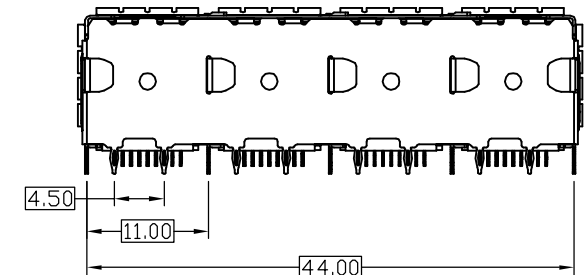

RoHS Compliant

TOLERANCES ARE

MORETHANALL
PCB CONNECTORS
Cable ASSEMBLIES

DRAWING BY CY

CHECKED BY GENIUS

UNIT / mm

SCALE 1 : 1

DATE

SIZE A4

X, ±
.X ± 0.25
.XX ± 0.15
.XXX ±
ANG ± 2°

PJECTION

照片框

ORDER INFORMATION

HDSASA4-SCQ-36-LF

SERIES

LEADFREE
36 WAY
90° PRESS FIT
CAGE
FEMALE

煜倫股份有限公司

www.morethanall.com

DESCRIPTION: MINI SAS HD R/A 1X4 WITH CAGE ASSY