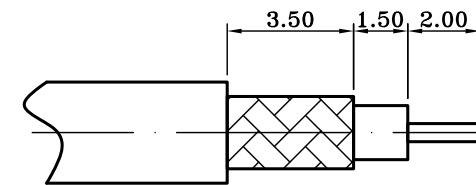

ACCESSORIES

CABLE STRIP

ITEM	ITEM NAME	MATERIAL	Q'TY	FINISH
5	RING	BRASS	1	NICKEL
4	SLEEVE	BRASS	1	GOLD
3	INSULATOR	TEFLON	1	
2	CONDUCTOR	BRASS	1	GOLD
1	BODY	BRASS	1	GOLD

RoHS Compliant

TOLERANCES ARE

MORETHANALL
PCB CONNECTORS
Cable ASSEMBLIES

煜倫股份有限公司

www.morethanall.com

DRAWING BY CY

CHECKED BY GENIUS

UNIT / mm
DATE

SCALE 1 : 1

SIZE A4

X. ± 0.40
.X ± 0.30
.XX ± 0.20
.XXX ± 0.10
ANG ±