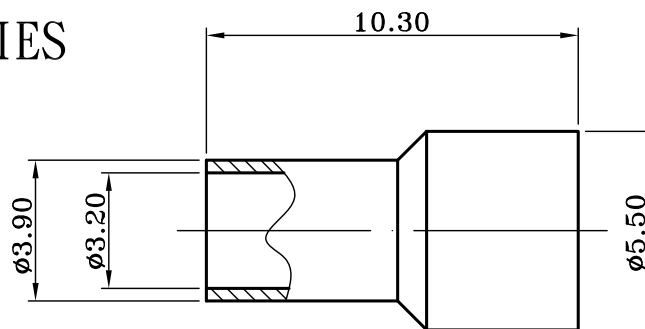

ACCESSORIES

CABLE STRIP

ITEM	ITEM NAME	MATERIAL	Q'TY	FINISH
5	RING	BRASS	1	NICKEL
4	SLEEVE	BRASS	1	GOLD
3	INSULATOR	TEFLON	1	
2	CONDUCTOR	BRASS	1	GOLD
1	BODY	BRASS	1	GOLD

RoHS Compliant

TOLERANCES ARE

MORETHANALL
PCB CONNECTORS
Cable ASSEMBLIES

煜倫股份有限公司

www.morethanall.com

DRAWING BY CY

CHECKED BY GENIUS

UNIT / mm
DATE

SCALE 1 : 1

SIZE A4

X. ± 0.40
.X ± 0.30
.XX ± 0.20
.XXX ± 0.10
ANG ±

PJECTION

照片框

ORDER INFORMATION

DXS-F-50-LF
SERIES | LEADFREE
50 OHM
FEMALE TERMINAL

DESCRIPTION: