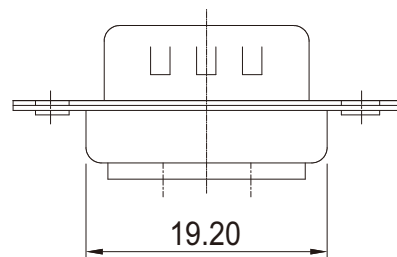

MATERIAL:

CONTACT : BRASS WITH GOLD PLATED
 LOCK LINK : BRASS WITH NICKEL PLATED

Current Rating	WIRE SIZE	Dimension	
		øA	øB
40 Amps	AWG #8	4.60	5.50
30 Amps	AWG #10	3.60	4.60
20 Amps	AWG #12	2.70	3.60
10 Amps	AWG #16	1.70	2.50
5 Amps	AWG #26	1.00	1.70

RoHS Compliant

TOLERANCES ARE

MORETHANALL
 PCB CONNECTORS
 Cable ASSEMBLIES

煜倫股份有限公司

www.morethanall.com

DRAWING BY CY

CHECKED BY GENIUS

UNIT / mm SCALE 1 : 1

DATE

SIZE A4

X, ±
 X, ±
 .XX ±
 .XXX ±
 ANG ±

PJECTION

照片框

ORDER INFORMATION

DWS-Pxx-02V2-LF
 SERIES | LEADFREE
 | 02V2
 | 05~40 Amps
 MALE

DESCRIPTION: D-SUB POWER PLUG 02V2