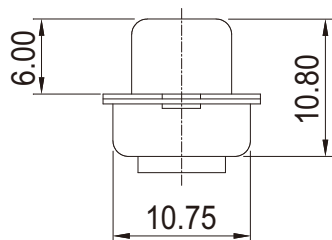

MATERIAL:

CONTACT : BRASS WITH GOLD PLATED
 LOCK LINK : BRASS WITH NICKEL PLATED

Current Rating	WIRE SIZE	Dimension	
		øA	øB
40 Amps	AWG #8	4.60	5.50
30 Amps	AWG #10	3.60	4.60
20 Amps	AWG #12	2.70	3.60
10 Amps	AWG #16	1.70	2.50
5 Amps	AWG #26	1.00	1.70

RoHS Compliant

TOLERANCES ARE

MORETHANALL
 PCB CONNECTORS
 Cable ASSEMBLIES

煜倫股份有限公司

www.morethanall.com

DRAWING BY CY

CHECKED BY GENIUS

UNIT / mm SCALE 1 : 1

DATE

SIZE A4

X, ±
 X, ±
 .XX ±
 .XXX ±
 ANG ±

PJECTION

照片框

ORDER INFORMATION

DWS-Pxx-02V2-LF
 SERIES | LEADFREE
 | 02V2
 | 05~40 Amps
 MALE

DESCRIPTION: D-SUB POWER PLUG 02V2