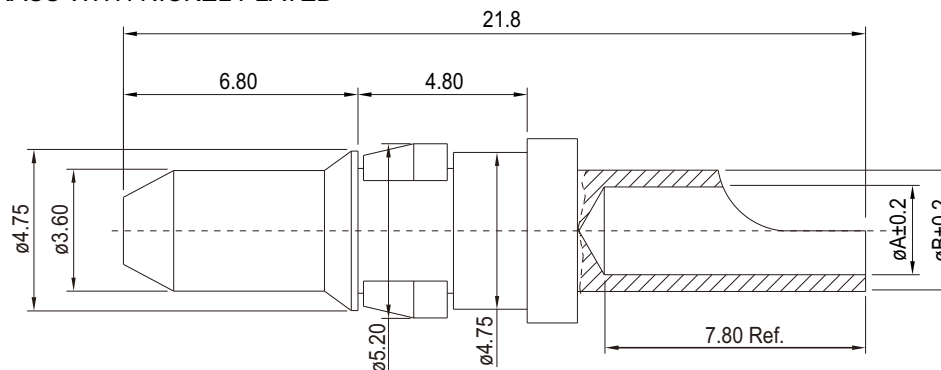

MATERIAL:

CONTACT : BRASS WITH GOLD PLATED
 LOCK LINK : BRASS WITH NICKEL PLATED

Current Rating	WIRE SIZE	Dimension	
		øA	øB
40 Amps	AWG #8	4.60	5.50
30 Amps	AWG #10	3.60	4.60
20 Amps	AWG #12	2.70	3.60
10 Amps	AWG #16	1.70	2.50
5 Amps	AWG #26	1.00	1.70

RoHS Compliant

TOLERANCES ARE

MORETHANALL
 PCB CONNECTORS
 Cable ASSEMBLIES

煜倫股份有限公司

www.morethanall.com

DRAWING BY CY

CHECKED BY GENIUS

UNIT / mm SCALE 1 : 1

DATE

SIZE A4

X, ±
 X, ±
 .XX ±
 .XXX ±
 ANG ±

PJECTION

照片框

ORDER INFORMATION

DWS-Pxx-02V2-LF
 SERIES | LEADFREE
 | 02V2
 | 05~40 Amps
 MALE

DESCRIPTION: D-SUB POWER PLUG 02V2