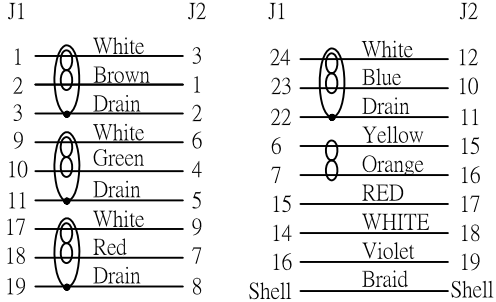

PART NO.	LENGTH
	1500±30

15		DUST COVER FOR HDMI	1PCS	
14		DUST COVER FOR DVI	1PCS	
13	T73210150000V10	H.S.T OD:1.5mm BLACK	17PCS	7mm
12	T73210100000V10	H.S.T OD:1.0mm BLACK	4PCS	8mm
11	T73210100000V10	H.S.T OD:1.0mm BLACK	4PCS	15mm
10	T73210200000V10	H.S.T OD:2.0mm BLACK	8PCS	6mm
9		COPPER FOIL W:33mm	1PCS	80mm
8		COPPER FOIL W:25mm	1PCS	60mm
7		COPPER FOIL W:5mm	2PCS	35mm
6		OVERMOLD 45P PVC PLASTIC	15G	
5	T70021005060101	INNERMOLD LDPE PLASTIC	9G	
4		DVI SCREW #4-40 L:45mm	2PCS	
3		HDMI CONNECTOR A TYPE MALE G/F BLACK	1PCS	J2
2		DVI CONNECTOR 18+1 MALE G/F BLACK	1PCS	J1
1		CABLE UL20276 (#28*1P+D+AL)*4+#28*1P+#28*3C+AEB OD:7.3mm	1PCS	1490mm
ITEM	PART NUMBER	DESCRIPTION	Q'TY	REMARK

PIN ASSIGNMENT

RoHS Compliant

TOLERANCES ARE

**MORETHANALL**  
PCB CONNECTORS  
Cable ASSEMBLIES  
煜倫股份有限公司  
www.morethanall.com

DRAWING BY CY		X. ± .X ± 0.20 .XX ± 0.10 .XXX ± ANG ±
CHECKED BY GENIUS		
UNIT / mm	SCALE 1 : 1	
DATE		
SIZE A4	PJECTION	

ORDER INFORMATION

DESCRIPTION: ROUND CABLE DVI 18+1 MALE TO HDMI A MALE 28AWG