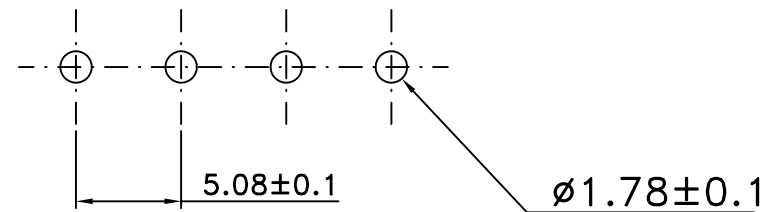

### HOUSING

\*94V-2 NYLON 66 MATERIAL, ANTURAL COLOR

\*CURRENT RATING 10 AMPS MAX.

\*VOLTAGE RATING 250 VOLTS AC

RoHS Compliant

TOLERANCES ARE

**MORETHANALL**  
PCB CONNECTORS  
Cable ASSEMBLIES

煜倫股份有限公司