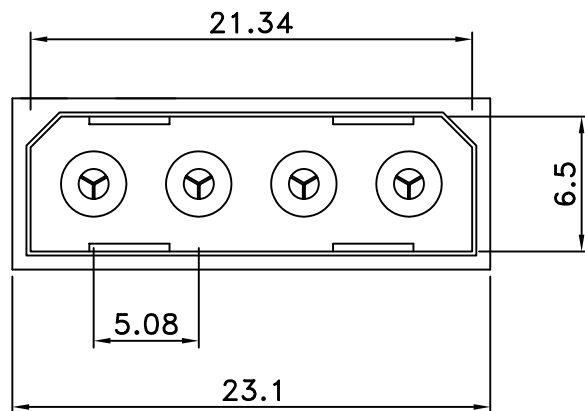

### HOUSING

\*94V-2 NYLON 66 MATERIAL, ANTURAL COLOR

\*CURRENT RATING 10 AMPS MAX.

\*VOLTAGE RATING 250 VOLTS AC

RoHS Compliant

TOLERANCES ARE

**MORETHANALL**  
PCB CONNECTORS  
Cable ASSEMBLIES

煜倫股份有限公司

www.morethanall.com

DRAWING BY CY

CHECKED BY GENIUS

UNIT / mm

SCALE 1:1

DATE

SIZE A4

X.±

.X±

.XX±

.XXX±

ANG±

PPOJECTION

照片框

ORDER INFORMATION

DP-PD-04-LF  
SERIES | LEADFREE  
04WAY  
DIP 180°  
MALE

DESCRIPTION: 4P POWER CONNECTOR