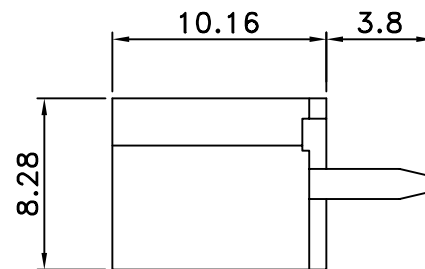

### HOUSING

\*94V-2 NYLON 66 MATERIAL, ANTURAL COLOR

\*CURRENT RATING 10 AMPS MAX.

\*VOLTAGE RATING 250 VOLTS AC

RoHS Compliant

TOLERANCES ARE

**MORETHANALL**  
PCB CONNECTORS  
Cable ASSEMBLIES

煜倫股份有限公司

www.morethanall.com

DRAWING BY CY

CHECKED BY GENIUS

UNIT / mm

SCALE 1:1

DATE

SIZE A4

X.±

.X±

.XX±

.XXX±

ANG±

PPOJECTION

照片框

ORDER INFORMATION

DP-PD-04-LF  
SERIES | LEADFREE  
04WAY  
DIP 180°  
MALE

DESCRIPTION: 4P POWER CONNECTOR