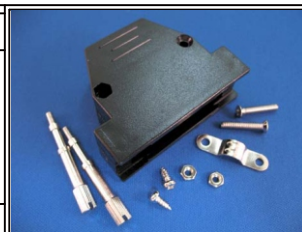

RoHS Compliant

TOLERANCES ARE

MORETHANALL
PCB CONNECTORS
Cable ASSEMBLIES

煜倫股份有限公司

www.morethanall.com

DRAWING BY CY

CHECKED BY GENIUS

UNIT / mm

SCALE 1 : 1

DATE

SIZE A4

PPOJECTION

X. ±
.X ±
.XX ±
.XXX ±
ANG ±