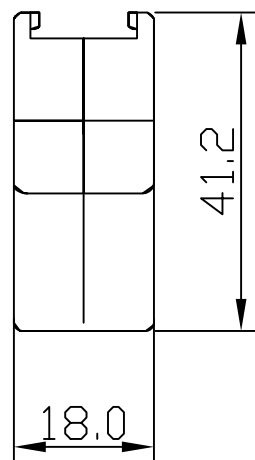

MATERIAL

Hood:ABS UL 94HB

Screw:steel with Nickel plated

Cable Clipper:Steel with Nickel plated

RoHS Compliant

TOLERANCES ARE

MORETHANALL
PCB CONNECTORS
Cable ASSEMBLIES

煜倫股份有限公司

www.morethanall.com

DRAWING BY CY

CHECKED BY GENIUS

UNIT / mm

SCALE 1 : 1

DATE

SIZE A4

PPOJECTION

X. ±
.X ±
.XX ±
.XXX ±
ANG ±

ORDER INFORMATION

DKH-K1-25-LF
SERIES | LEADFREE
25 WAY
SINGLE PACKING
BLACK

DESCRIPTION: