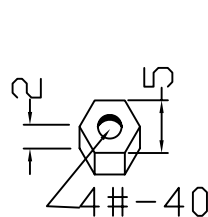

MATERIAL

Hood:ABS UL 94HB

Screw:steel with Nickel plated

Cable Clipper:Steel with Nickel plated

RoHS Compliant

TOLERANCES ARE

MORETHANALL
PCB CONNECTORS
Cable ASSEMBLIES

煜倫股份有限公司

www.morethanall.com

DRAWING BY CY

CHECKED BY GENIUS

UNIT / mm

SCALE 1 : 1

DATE

SIZE A4

PPOJECTION

X. ±
.X ±
.XX ±
.XXX ±
ANG ±

ORDER INFORMATION

DKH-K1-25-LF
SERIES | LEADFREE
25 WAY
SINGLE PACKING
BLACK

DESCRIPTION: