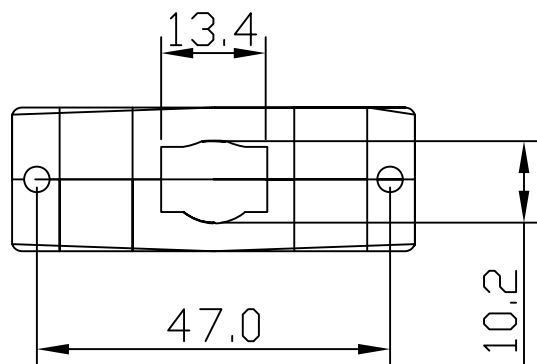

MATERIAL

Hood:ABS UL 94HB

Screw:steel with Nickel plated

Cable Clipper:Steel with Nickel plated

RoHS Compliant

TOLERANCES ARE

MORETHANALL
PCB CONNECTORS
Cable ASSEMBLIES

煜倫股份有限公司

www.morethanall.com

DRAWING BY CY

CHECKED BY GENIUS

UNIT / mm

SCALE 1 : 1

DATE

SIZE A4

PPOJECTION

X. ±
.X ±
.XX ±
.XXX ±
ANG ±

ORDER INFORMATION

DKH-K1-25-LF
SERIES | LEADFREE
25 WAY
SINGLE PACKING
BLACK

DESCRIPTION: