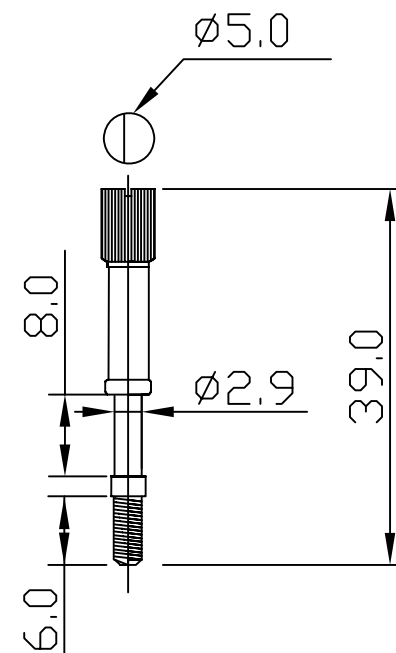

MATERIAL

Hood:ABS UL 94HB

Screw:steel with Nickel plated

Cable Clipper:Steel with Nickel plated

RoHS Compliant

TOLERANCES ARE

MORETHANALL
PCB CONNECTORS
Cable ASSEMBLIES

煜倫股份有限公司

www.morethanall.com

DRAWING BY CY

CHECKED BY GENIUS

UNIT / mm

SCALE 1 : 1

DATE

SIZE A4

PPOJECTION

X. ±
.X ±
.XX ±
.XXX ±
ANG ±

ORDER INFORMATION

DKH-K1-25-LF
SERIES | LEADFREE
25 WAY
SINGLE PACKING
BLACK

DESCRIPTION: