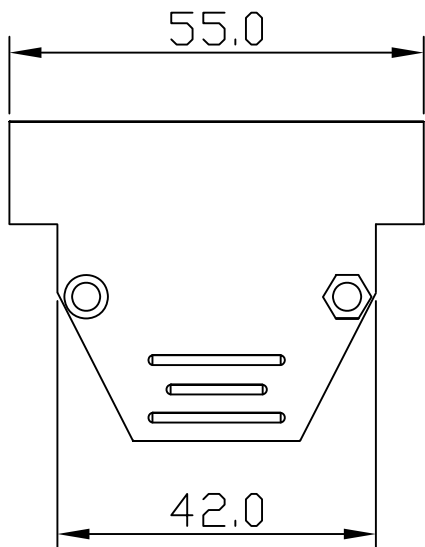

MATERIAL

Hood:ABS UL 94HB

Screw:steel with Nickel plated

Cable Clipper:Steel with Nickel plated

RoHS Compliant

TOLERANCES ARE

MORETHANALL
PCB CONNECTORS
Cable ASSEMBLIES

煜倫股份有限公司

www.morethanall.com

DRAWING BY CY

CHECKED BY GENIUS

UNIT / mm

SCALE 1 : 1

DATE

SIZE A4

PPOJECTION

X. ±
.X ±
.XX ±
.XXX ±
ANG ±

ORDER INFORMATION

DKH-K1-25-LF
SERIES | LEADFREE
25 WAY
SINGLE PACKING
BLACK

DESCRIPTION: