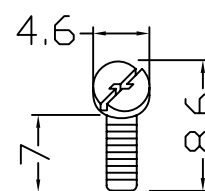

MATERIAL

Hood:ABS UL 94HB

Screw:steel with Nickel plated

Cable Clipper:Steel with Nickel plated

RoHS Compliant

TOLERANCES ARE

MORETHANALL
PCB CONNECTORS
Cable ASSEMBLIES

煜倫股份有限公司

www.morethanall.com

DRAWING BY CY

CHECKED BY GENIUS

UNIT / mm

SCALE 1 : 1

DATE

SIZE A4

PPOJECTION

X. ±
.X ±
.XX ±
.XXX ±
ANG ±

ORDER INFORMATION

DKH-K1-25-LF
SERIES | LEADFREE
25 WAY
SINGLE PACKING
BLACK

DESCRIPTION: