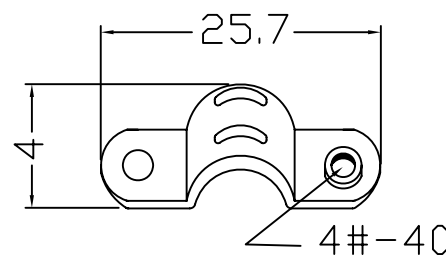

MATERIAL

Hood:ABS UL 94HB

Screw:steel with Nickel plated

Cable Clipper:Steel with Nickel plated

RoHS Compliant

TOLERANCES ARE

MORETHANALL
PCB CONNECTORS
Cable ASSEMBLIES

煜倫股份有限公司

www.morethanall.com

DRAWING BY CY

CHECKED BY GENIUS

UNIT / mm

SCALE 1 : 1

DATE

SIZE A4

PPOJECTION

X. ±
.X ±
.XX ±
.XXX ±
ANG ±

ORDER INFORMATION

DKH-K1-25-LF
SERIES | LEADFREE
25 WAY
SINGLE PACKING
BLACK

DESCRIPTION: