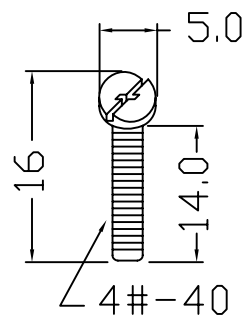

MATERIAL

Hood:ABS UL 94HB

Screw:steel with Nickel plated

Cable Clipper:Steel with Nickel plated

RoHS Compliant

TOLERANCES ARE

MORETHANALL
PCB CONNECTORS
Cable ASSEMBLIES

煜倫股份有限公司

www.morethanall.com

DRAWING BY CY

CHECKED BY GENIUS

UNIT / mm

SCALE 1 : 1

DATE

SIZE A4

PPOJECTION

X. ±
.X ±
.XX ±
.XXX ±
ANG ±

ORDER INFORMATION

DKH-K1-25-LF
SERIES | LEADFREE
25 WAY
SINGLE PACKING
BLACK

DESCRIPTION: