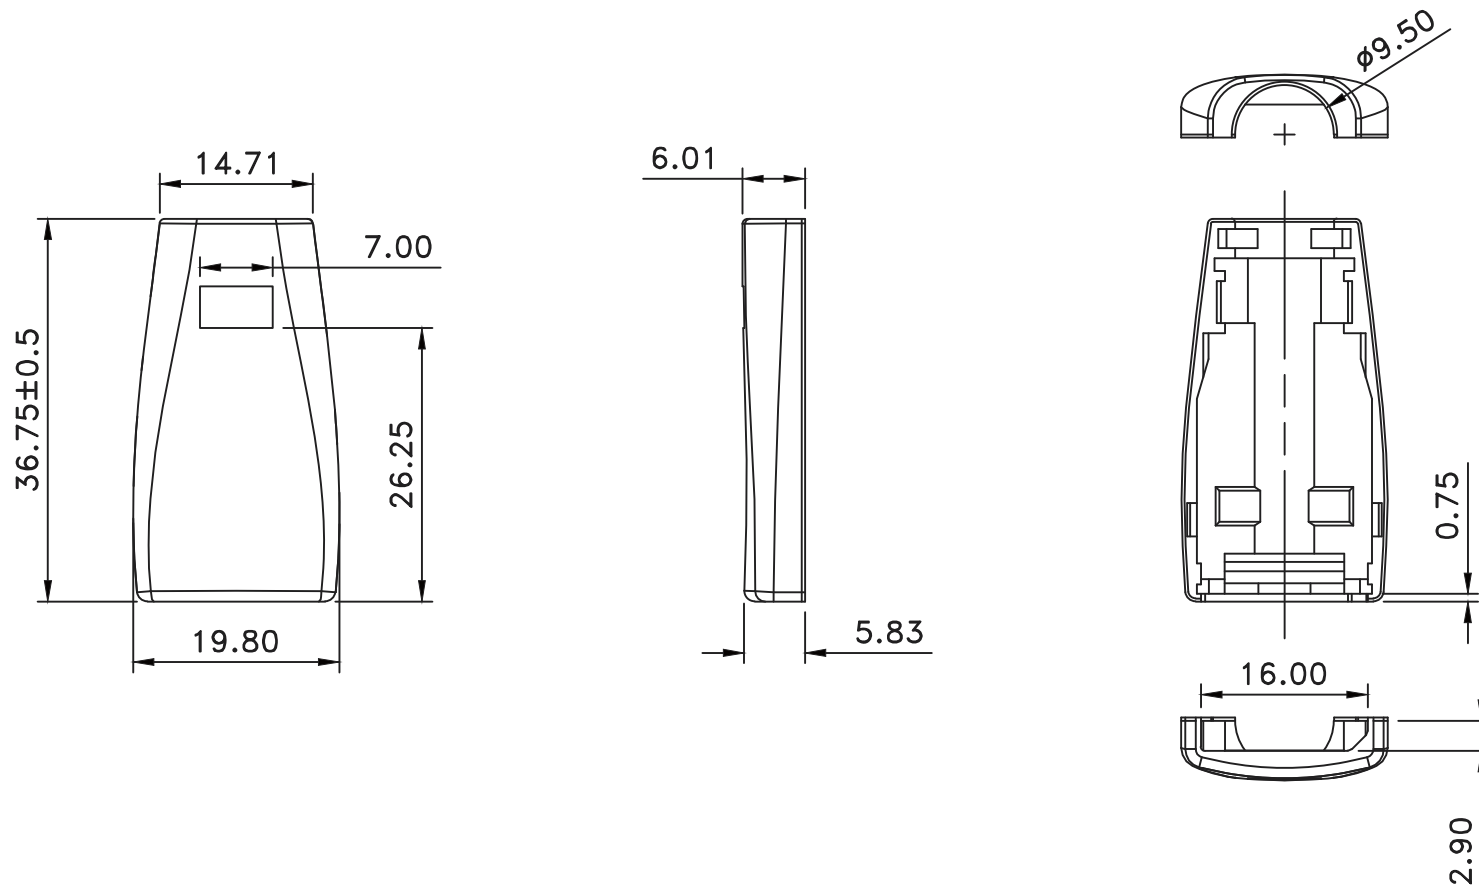

DESCRIPTION: 雙排Pin 連接器之上膠殼

RoHS Compliant

TOLERANCES ARE

MORETHANALL
PCB CONNECTORS
Cable ASSEMBLIES

DRAWING BY CY

X. ± 0.30

CHECKED BY GENIUS

.X ± 0.25

UNIT / mm

SCALE 1:1

.XX ± 0.20

DATE

.XXX ±

ANG ±

照片框

ORDER INFORMATION