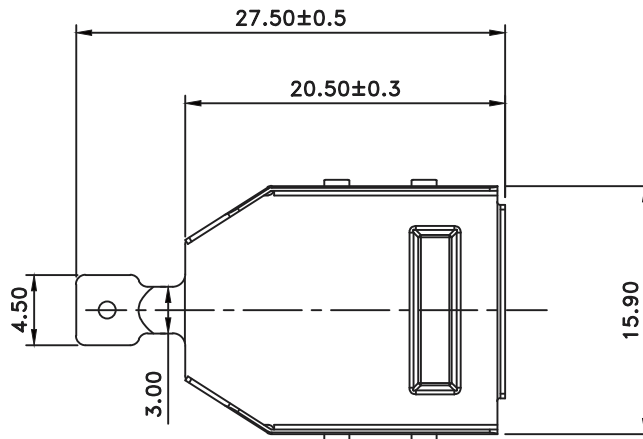

SERIES | | | | | LEADFREE
20 WAY
BLACK
5 PIECE
ASSEMBLY
MALE

煜倫股份有限公司

www.morethanall.com

SIZE A4

P PROJECTION

DESCRIPTION: 下遮蔽罩(Ø8.0線)

1			沝 曄	脛 脗	1
序號	圖 號	原材料規格	材 質	鍍 層	用 量

RoHS Compliant

TOLERANCES ARE

MORETHANALL
PCB CONNECTORS
Cable ASSEMBLIES

DRAWING BY CY

X. ± 0.30

CHECKED BY GENIUS

.X ± 0.25

UNIT / mm

SCALE 1 : 1