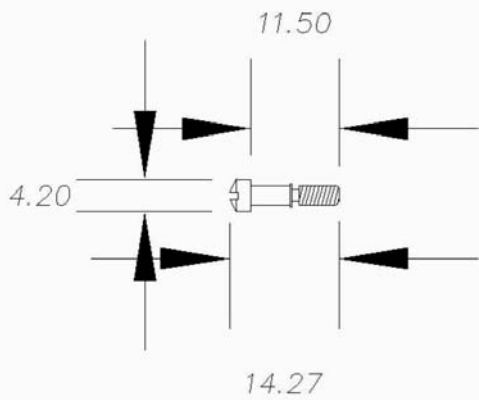

PJECTION

照片框

ORDER INFORMATION

DHA-N1FG-25-LF
SERIES | | | LEADFREE
| | | 25WAY
| | | FULL GROMMET
| | | SINGLE PACKING
| | | NICKEL

DESCRIPTION:

screw #4-11.5-0.5 UNC 4-40

square washer for shoulder screw

DIA.6,7,8,9,10,

.X±

UNIT/mm

SCALE 1:1

.XX±

DATE

.XXX±

ANG±

SIZE A4