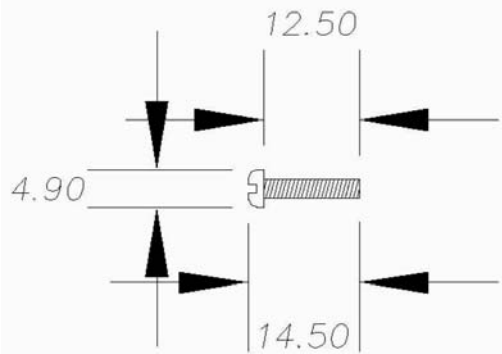

PJECTION

照片框

ORDER INFORMATION

DHA-N1FG-25-LF
SERIES | | | LEADFREE
| | | 25WAY
| | | FULL GROMMET
| | | SINGLE PACKING
| | | NICKEL

DESCRIPTION:

screw #4-11.5-0.5 UNC 4-40

square washer for shoulder screw

DIA.6,7,8,9,10,

.X±

UNIT/mm

SCALE 1:1

.XX±

DATE

.XXX±

ANG±

SIZE A4