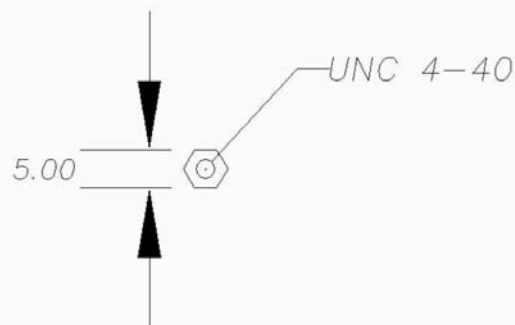

NUT

RoHS Compliant

TOLERANCES ARE

MORETHANALL
PCB CONNECTORS
Cable ASSEMBLIES

DRAWING BY CY

X.±

CHECKED BY GENIUS

.X±

UNIT/mm

SCALE 1:1

.XX±

DATE

.XXX±

ANG±

SIZE A4

PPOJECTION

照片框

ORDER INFORMATION

DHA-N1FG-25-LF
SERIES | | | LEADFREE
| | | 25WAY
| | | FULL GROMMET
| | | SINGLE PACKING
| | | NICKEL

煜倫股份有限公司

www.morethanall.com

DESCRIPTION: