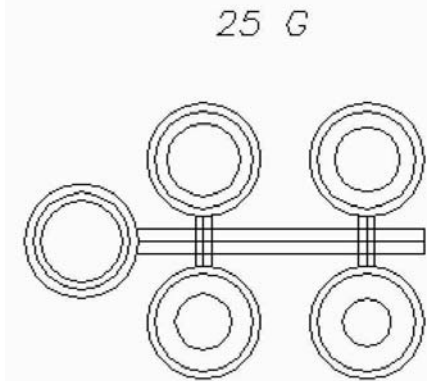

PJECTION

照片框

ORDER INFORMATION

DHA-N1FG-25-LF
SERIES | | | LEADFREE
| | | 25WAY
| | | FULL GROMMET
| | | SINGLE PACKING
| | | NICKEL

DESCRIPTION:

screw #4-11.5-0.5 UNC 4-40

square washer for shoulder screw

DIA.6,7,8,9,10,

screw #4-12.5 UNC 4-40

NUT

RoHS Compliant

TOLERANCES ARE

MORETHANALL
PCB CONNECTORS
Cable ASSEMBLIES

DRAWING BY CY

X.±

CHECKED BY GENIUS

.X±

UNIT/mm

SCALE 1:1

.XX±

DATE

.XXX±

ANG±

SIZE A4