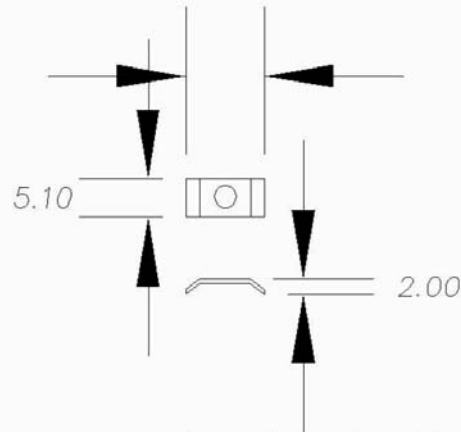

PJECTION

照片框

ORDER INFORMATION

DHA-N1FG-25-LF
SERIES | | | LEADFREE
| | | 25WAY
| | | FULL GROMMET
| | | SINGLE PACKING
| | | NICKEL

DESCRIPTION:

screw #4-11.5-0.5 UNC 4-40

square washer for shoulder screw

DIA.6,7,8,9,10,

screw #4-12.5 UNC 4-40

NUT

RoHS Compliant

TOLERANCES ARE

MORETHANALL
PCB CONNECTORS
Cable ASSEMBLIES

DRAWING BY CY

X.±

CHECKED BY GENIUS

.X±

UNIT/mm

SCALE 1:1

.XX±

DATE

.XXX±

ANG±

SIZE A4