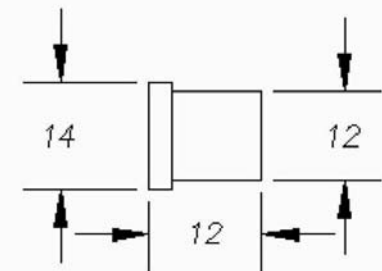

PJECTION

照片框

ORDER INFORMATION

DHA-N1FG-25-LF
SERIES | | | LEADFREE
| | | 25WAY
| | | FULL GROMMET
| | | SINGLE PACKING
| | | NICKEL

DESCRIPTION:

screw #4-11.5-0.5 UNC 4-40

square washer for shoulder screw

DIA.6,7,8,9,10,

.X±

UNIT/mm

SCALE 1:1

.XX±

DATE

.XXX±

ANG±

SIZE A4