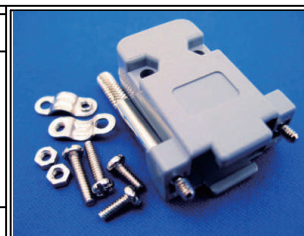

	STF-4*12.5	SN-4*5	STL-4*44	STF-4*7	SG-D09-1	SG-D15-1	SG-D25-1
09P	2PCS	2PCS	2PCS	2PCS	2PCS		
15P	2PCS	2PCS	2PCS	2PCS		2PCS	
23P	2PCS	2PCS	2PCS	2PCS			2PCS
25P	2PCS	2PCS	2PCS	2PCS			2PCS
37P	2PCS	2PCS	2PCS	2PCS			2PCS

RoHS Compliant

TOLERANCES ARE

MORETHANALL
PCB CONNECTORS
Cable ASSEMBLIES

煜倫股份有限公司

www.morethanall.com

DRAWING BY CY

CHECKED BY GENIUS

UNIT/mm SCALE 1:1

DATE

SIZE A4

PJECTION

X, ±
.X ± 0.2
.XX ± 0.1
.XXX ±
ANG ±

ORDER INFORMATION

DESCRIPTION: D-SUB HOOD Lock Up Type Long Screw