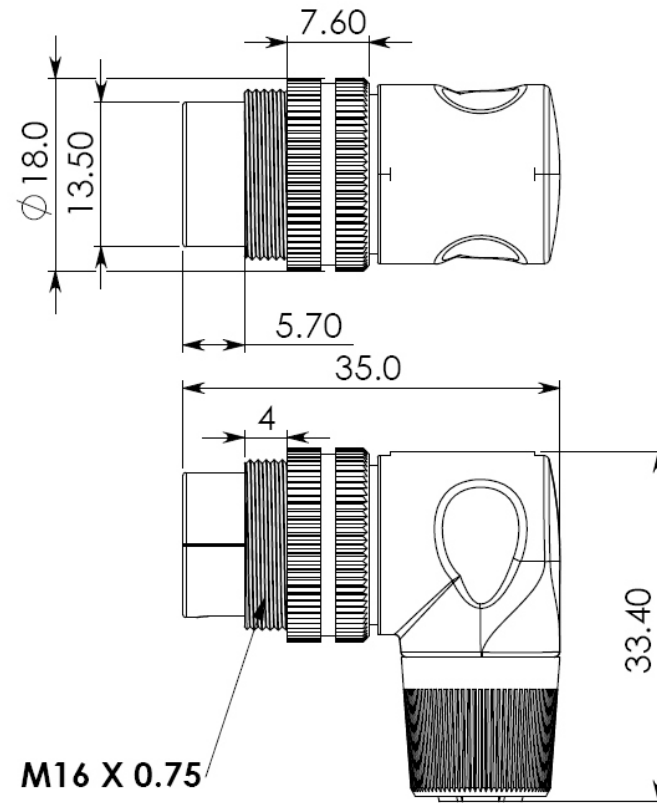

DAMS-PAR-xx-LF
LEADFREE

RoHS Compliant

DAMS-PAR-03	DAMS-PAR-04	DAMS-PAR-05	DAMS-PAR-05B	DAMS-PAR-05C	DAMS-PAR-06	DAMS-PAR-07	DAMS-PAR-08	DAMS-PAR-08B

MORETHANALL
CONNECTORS
ASSEMBLIES

煜倫股份有限公司

PART NO. DAMS-PAR-xx

DWG NO. DAMS-PAR-xx

FILE NO.

UNIT / mm

SCALE 1:1

CHECKED BY CY

DRAWING BY

PROJECTION

TOLERANCES ARE

.X ± 0.2

.XX ± 0.1

.XXX ±

AWG

DESCRIPTION:

AREA

REVISIONS

HK