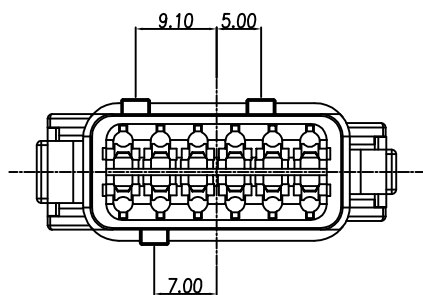

X, ±
.X ± 0.10
.XX ± 0.05
.XXX ± 0.03
ANG ± 1°

PJECTION

照片框

ORDER INFORMATION

D1042-SHcc-2X06-LF

SERIES	12 WAY	LEADFREE
FEMALE HOUSING	GE: GRAY BK: BLACK GR: GREEN BR: BROWN	

DESCRIPTION: WP 12P SIZE 20 DTM SERIES

DRAWING BY CY

CHECKED BY GENIUS

UNIT / mm

SCALE 1 : 1

DATE

SIZE A4

X, ±
.X ± 0.10
.XX ± 0.05
.XXX ± 0.03
ANG ± 1°

PJECTION

DESCRIPTION: WP 12P SIZE 20 DTM SERIES