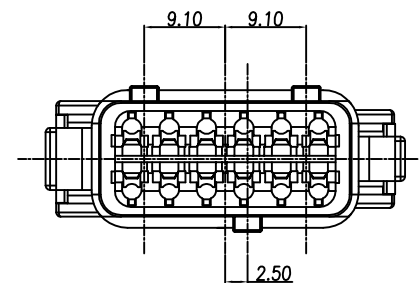

X, ±
.X ± 0.10
.XX ± 0.05
.XXX ± 0.03
ANG ± 1°

PJECTION

照片框

ORDER INFORMATION

D1042-SHcc-2X06-LF

SERIES	12 WAY	LEADFREE
FEMALE HOUSING	GE: GRAY BK: BLACK GR: GREEN BR: BROWN	

DESCRIPTION: WP 12P SIZE 20 DTM SERIES

DRAWING BY CY

CHECKED BY GENIUS

UNIT / mm

SCALE 1 : 1

DATE

SIZE A4

X, ±
.X ± 0.10
.XX ± 0.05
.XXX ± 0.03
ANG ± 1°

PJECTION

DESCRIPTION: WP 12P SIZE 20 DTM SERIES