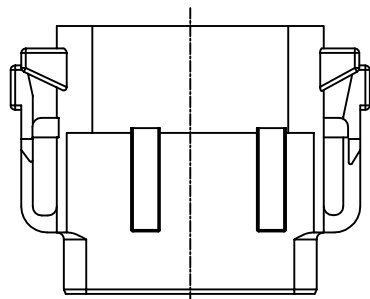

X, ±
.X ± 0.10
.XX ± 0.05
.XXX ± 0.03
ANG ± 1°

PJECTION

照片框

ORDER INFORMATION

D1042-SHcc-2X06-LF

SERIES	12 WAY	LEADFREE
FEMALE HOUSING	GE: GRAY BK: BLACK GR: GREEN BR: BROWN	

DESCRIPTION: WP 12P SIZE 20 DTM SERIES

DRAWING BY CY

CHECKED BY GENIUS

UNIT / mm

SCALE 1 : 1

DATE

SIZE A4

X, ±
.X ± 0.10
.XX ± 0.05
.XXX ± 0.03
ANG ± 1°

PJECTION

DESCRIPTION: WP 12P SIZE 20 DTM SERIES