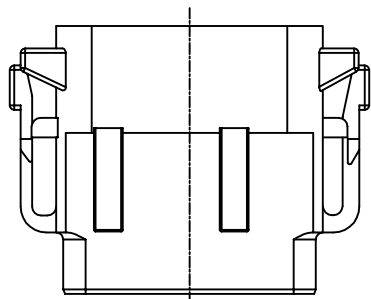

X, ±
.X ± 0.10
.XX ± 0.05
.XXX ± 0.03
ANG ± 1°

PJECTION

照片框

ORDER INFORMATION

D1042-SHcc-2X06-LF

SERIES	12 WAY	LEADFREE
FEMALE HOUSING	GE: GRAY BK: BLACK GR: GREEN BR: BROWN	

DESCRIPTION: WP 12P SIZE 20 DTM SERIES

DRAWING BY CY

CHECKED BY GENIUS

UNIT / mm

SCALE 1 : 1

DATE

SIZE A4

X, ±
.X ± 0.10
.XX ± 0.05
.XXX ± 0.03
ANG ± 1°

PJECTION

DESCRIPTION: WP 12P SIZE 20 DTM SERIES