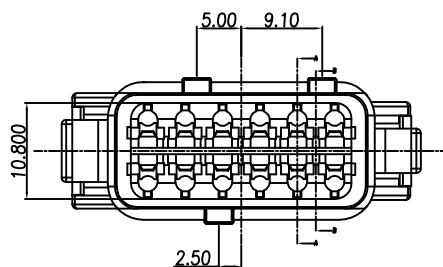

X, ±
.X ± 0.10
.XX ± 0.05
.XXX ± 0.03
ANG ± 1°

PJECTION

照片框

ORDER INFORMATION

D1042-SHcc-2X06-LF

SERIES	12 WAY	LEADFREE
FEMALE HOUSING	GE: GRAY BK: BLACK GR: GREEN BR: BROWN	

DESCRIPTION: WP 12P SIZE 20 DTM SERIES

DRAWING BY CY

CHECKED BY GENIUS

UNIT / mm

SCALE 1 : 1

DATE

SIZE A4

X, ±
.X ± 0.10
.XX ± 0.05
.XXX ± 0.03
ANG ± 1°

PJECTION

DESCRIPTION: WP 12P SIZE 20 DTM SERIES