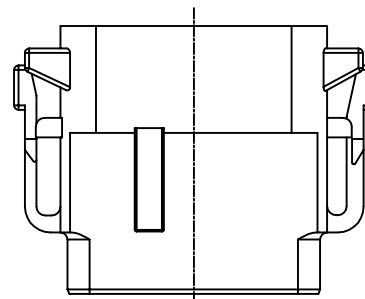

X, ±
.X ± 0.10
.XX ± 0.05
.XXX ± 0.03
ANG ± 1°

PJECTION

照片框

ORDER INFORMATION

D1042-SHcc-2X06-LF

SERIES	12 WAY	LEADFREE
FEMALE HOUSING	GE: GRAY BK: BLACK GR: GREEN BR: BROWN	

DESCRIPTION: WP 12P SIZE 20 DTM SERIES

DRAWING BY CY

CHECKED BY GENIUS

UNIT / mm

SCALE 1 : 1

DATE

SIZE A4

X, ±
.X ± 0.10
.XX ± 0.05
.XXX ± 0.03
ANG ± 1°

PJECTION

DESCRIPTION: WP 12P SIZE 20 DTM SERIES