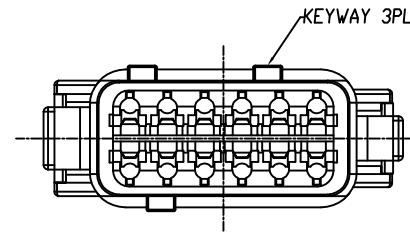

WedgeLock

NOTE :

1. HOUSING : PA66, UL94V-0; COLOR: SEE TABLE
2. GROMMET : SILICONE; COLOR: ORANGE
3. WEDGELOCK : PBT ; COLOR: ORANGE

RoHS Compliant

TOLERANCES ARE

MORETHANALL
PCB CONNECTORS
Cable ASSEMBLIES

煜倫股份有限公司

www.morethanall.com

DRAWING BY CY

CHECKED BY GENIUS

UNIT / mm

SCALE 1 : 1

DATE

SIZE A4

X, ±
.X ± 0.10
.XX ± 0.05
.XXX ± 0.03
ANG ± 1°

PJECTION

照片框

ORDER INFORMATION

D1042-SHcc-2X06-LF

SERIES	12 WAY	LEADFREE
FEMALE HOUSING	GE: GRAY BK: BLACK GR: GREEN BR: BROWN	

DESCRIPTION: WP 12P SIZE 20 DTM SERIES

DESCRIPTION: WP 12P SIZE 20 DTM SERIES