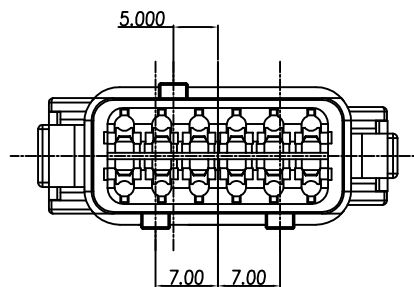

X, ±
.X ± 0.10
.XX ± 0.05
.XXX ± 0.03
ANG ± 1°

PJECTION

照片框

ORDER INFORMATION

D1042-SHcc-2X06-LF

SERIES	12 WAY	LEADFREE
FEMALE HOUSING	GE: GRAY BK: BLACK GR: GREEN BR: BROWN	

DESCRIPTION: WP 12P SIZE 20 DTM SERIES

DRAWING BY CY

CHECKED BY GENIUS

UNIT / mm

SCALE 1 : 1

DATE

SIZE A4

X, ±
.X ± 0.10
.XX ± 0.05
.XXX ± 0.03
ANG ± 1°

PJECTION

DESCRIPTION: WP 12P SIZE 20 DTM SERIES