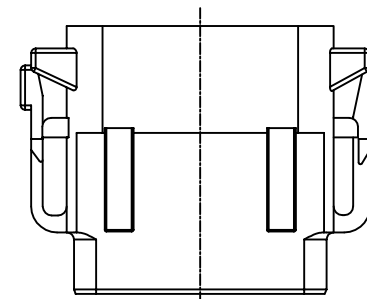

X, ±
.X ± 0.10
.XX ± 0.05
.XXX ± 0.03
ANG ± 1°

PJECTION

照片框

ORDER INFORMATION

D1042-SHcc-2X06-LF

SERIES	12 WAY	LEADFREE
FEMALE HOUSING	GE: GRAY BK: BLACK GR: GREEN BR: BROWN	

DESCRIPTION: WP 12P SIZE 20 DTM SERIES

DRAWING BY CY

CHECKED BY GENIUS

UNIT / mm

SCALE 1 : 1

DATE

SIZE A4

X, ±
.X ± 0.10
.XX ± 0.05
.XXX ± 0.03
ANG ± 1°

PJECTION

DESCRIPTION: WP 12P SIZE 20 DTM SERIES