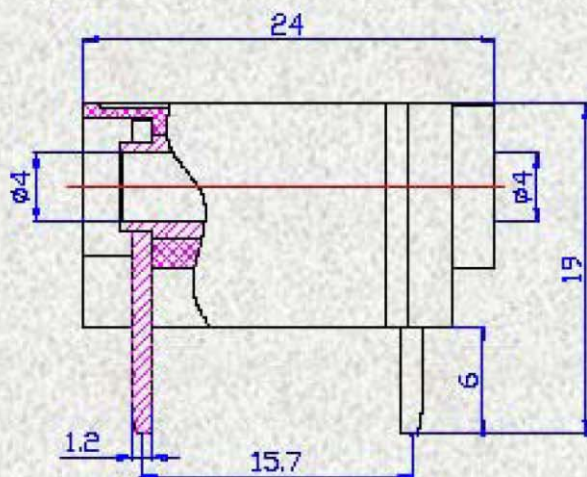

■产品名称 (Name): 4mm 卧式插座 (4mm JACK)

■基本参数 (Principal Technical Data)

■可供产品颜色(Available Color)

- RD 红色 (Red)
- BK 黑色 (Black)
- YL 黄色 (Yellow)
- GR 绿色 (Green)
- BL 蓝色 (Blue)

■典型特性 (Typical Characteristic)

主体材质 Body material	铜 Brass	绝缘体材质 Insulation material	PA
表面镀层 Surface coating	镀银 Silver plated	接触电阻 Contact resistance	$\leq 0.005 \Omega$
绝缘电阻 Insulating resistance	$\geq 500 M \Omega$	额定电压/电流 Rated voltage/current	30V ac-60V dc/Max. 24A

SIZE A4

X, ±
.X ±
.XX ±
.XXX ±
ANG ±

PJECTION

照片框

ORDER INFORMATION

BNN4-JR15-xx-LF

SERIES | | | LEADFREE
COLOR: RD.BK.YL.GR.BL
15.7mm
DIP 90°
JACK

DESCRIPTION: