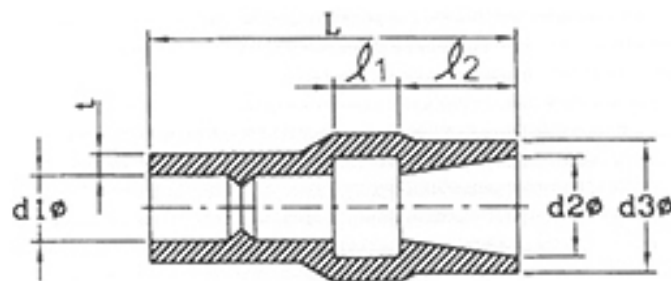

Shur Plug type sleeves (male)

Item No.	$d_1\phi$	$d_2\phi$	$d_3\phi$	l_1	$l_2 \pm 0.5$	$L \pm 1.5$	$t \pm 0.2$
B39-MV-25	2.5	3.8	5.0	2.5	4.5	14.0	1.0
B39-MV-27	2.7	3.7	5.0	2.8	4.5	15.0	1.0
B39-MV-30	3.0	4.1	5.2	2.8	4.5	15.0	1.0
B39-MV-35	3.5	4.4	5.3	3.0	4.5	16.0	1.0
B39-MV-40	4.0	4.7	5.5	3.0	4.5	14.5	1.0
B35-MV-28	2.8	3.3	3.8	3.0	4.5	14.0	1.0

Packing unit: 2,000 pcs per bag

B3x-MV-xx-LF
 B39 LEADFREE
 B35

RoHS Compliant

MORETHANALL
 CONNECTORS
 ASSEMBLIES

煜倫股份有限公司

PART NO. B3x-MV-xx

DWG NO. B3x-MV-xx

FILE NO.

UNIT / mm

SCALE 1:1

CHECKED BY CY

DRAWING BY

PROJECTION

TOLERANCES ARE

.X ± 0.2
 .XX ± 0.1
 .XXX ±
 AWG

DESCRIPTION: