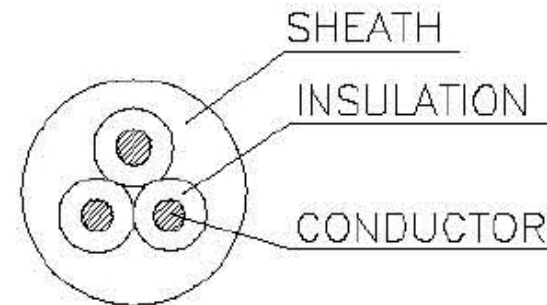

CORD SECTION:

RoHS Compliant

TOLERANCES ARE

MORETHANALL
PCB CONNECTORS
Cable ASSEMBLIES

DRAWING BY CY

X.±

CHECKED BY GENIUS

.X±

UNIT / mm

SCALE 1:1

.XX±

DATE

.XXX±

ANG±

照片框

ORDER INFORMATION

ACFBSI-3S3R18-A6F-LF

SERIES

LEADFREE

6FT

FEMALE TO MALE

18 AWG

03 WAY 180° TO 03 WAY 90°

煜倫股份有限公司