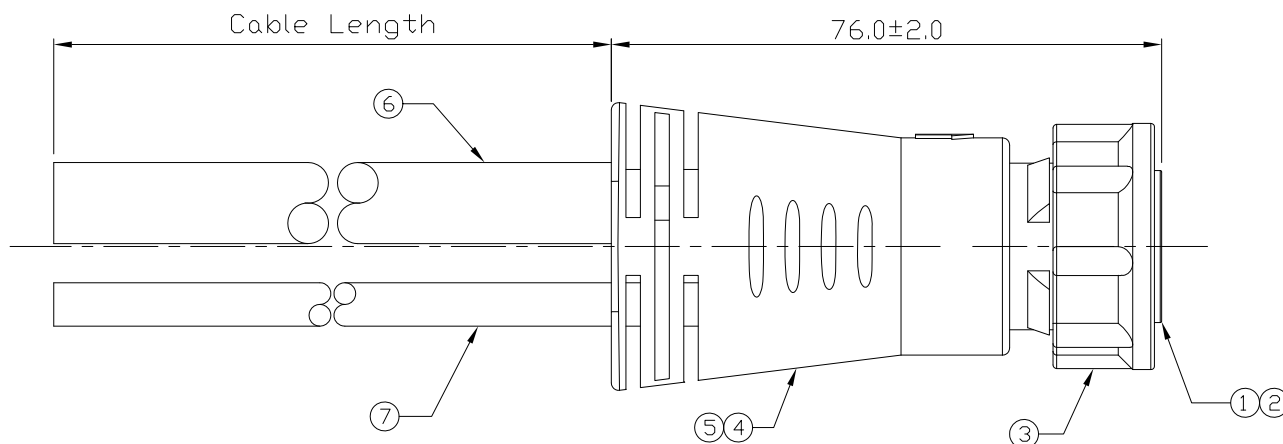

Notes: (Unless Otherwise Specified)

1. Waterproof Rate: IP67.
2. RoHS Compliant.

7	FTP CAT-5e	UL2835 24AWG*4P+MEA, $\text{OD}=6.0\text{mm}$ Color: Black	1
6	SJTW	SJTW 14AWG*3C, $\text{OD}=9.3\text{mm}$ Color: Black	1
5	Over Mold	PVC Color: Black	1
4	Inner Mold	Thermoplastic Color: White Or Black	1
3	Twist Lock Nut	Thermoplastic Color: Black	1
2	Contacts	Copper Alloy Finish: Gold Flash	12
1	Housing	Thermoplastic Color: Black	1
Item	Part Name	Material / Finish	Q'ty

SJTW	1	Black
	2	Green
	3	White
CAT-5e	4	Brown
	5	Brown/White
	6	Blue
	7	Blue/White
	8	Orange
	9	Orange/White
	10	Green
	11	Green/White
	12	Drain

10000 mm	± 500
9000 mm	± 450
8000 mm	± 400
7000 mm	± 350
6000 mm	± 300
5000 mm	± 250
4000 mm	± 200
3000 mm	± 150
2000 mm	± 100
1000 mm	± 50
900 mm	± 40
800 mm	± 40
700 mm	± 40
600 mm	± 40
500 mm	± 40
Cable Length	Tol.

SIZE A4

X, \pm
.X \pm 0.50
.XX \pm 0.20
.XXX \pm 0.05
ANG \pm 1°

PPOJECTION

照片框

ORDER INFORMATION

0908X1-12001424BKN-Fxxx-LF

SERIES

12 AWG

DESCRIPTION: Hybrid C5 20A+5A 3P+9P Cable End Female Twist Lock