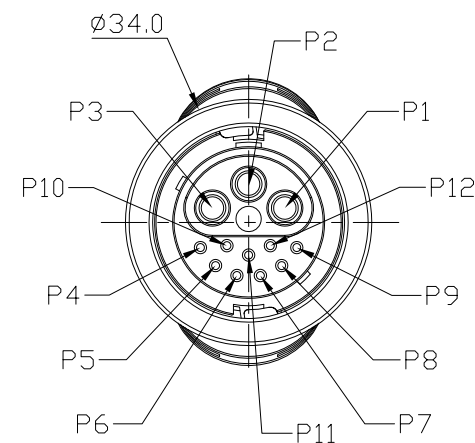

Notes: (Unless Otherwise Specified)

1. Waterproof Rate: IP67.
2. RoHS Compliant.

7	FTP CAT-5e	UL2835 24AWG*4P+MEA, $\text{OD}=6.0\text{mm}$ Color: Black	1
6	SJTW	SJTW 14AWG*3C, $\text{OD}=9.3\text{mm}$ Color: Black	1
5	Over Mold	PVC Color: Black	1
4	Inner Mold	Thermoplastic Color: White Or Black	1
3	Twist Lock Nut	Thermoplastic Color: Black	1
2	Contacts	Copper Alloy Finish: Gold Flash	12
1	Housing	Thermoplastic Color: Black	1
Item	Part Name	Material / Finish	Q'ty

SJTW	1	Black
	2	Green
	3	White
CAT-5e	4	Brown
	5	Brown/White
	6	Blue
	7	Blue/White
	8	Orange
	9	Orange/White
	10	Green
	11	Green/White
	12	Drain

10000 mm	± 500
9000 mm	± 450
8000 mm	± 400
7000 mm	± 350
6000 mm	± 300
5000 mm	± 250
4000 mm	± 200
3000 mm	± 150
2000 mm	± 100
1000 mm	± 50
900 mm	± 40
800 mm	± 40
700 mm	± 40
600 mm	± 40
500 mm	± 40
Cable Length	Tol.

14/24 AWG

LEADFREE

50C:500mm

1MM:10000mm

FEMALE

NUT
BLACK

煜倫股份有限公司

www.morethanall.com

DESCRIPTION: Hybrid C5 20A+5A 3P+9P Cable End Female Twist Lock